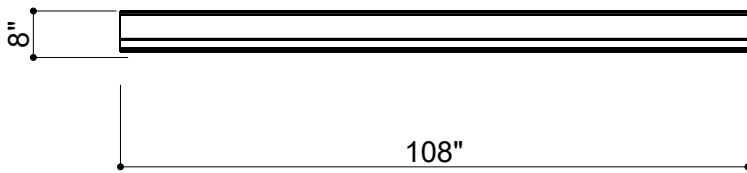

FOLDED BAFFLES 011

ID# BFL-FLD-011

③ PERSPECTIVE VIEW

① FRONT VIEW

② SIDE VIEW

CUSTOM SIZING AND THICKNESS AVAILABLE
CUSTOM COLORS AND DESIGNS AVAILABLE
MULTIPLE ATTACHMENT SYSTEM OPPORTUNITIES

CSI CREATIVE

PRODUCT: FOLDED BAFFLES 011

SCALED AS NOTED

DATE: 09/21/2021

ALL DIMENSIONS + / - $\frac{1}{16}$

SHEET
1.1
OF 1.1