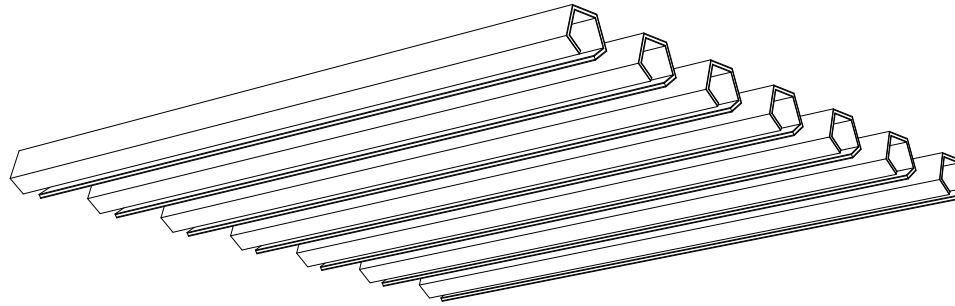

FOLDED BAFFLES 011

ID# BFL-FLD-011

③ PERSPECTIVE VIEW

① FRONT VIEW

② SIDE VIEW

CUSTOM SIZING AND THICKNESS AVAILABLE
CUSTOM COLORS AND DESIGNS AVAILABLE
MULTIPLE ATTACHMENT SYSTEM OPPORTUNITIES

CSI CREATIVE

PRODUCT: FOLDED BAFFLES 011

SCALED AS NOTED

DATE: 09/21/2021

ALL DIMENSIONS + / - $\frac{1}{16}$

SHEET
1.1
OF 1.1