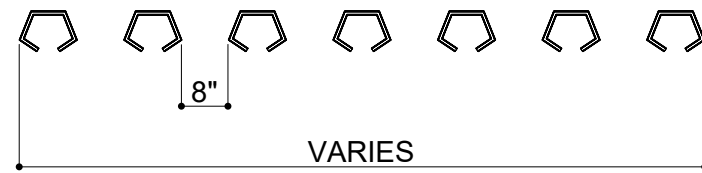

FOLDED BAFFLES 011

ID# BFL-FLD-011

③ PERSPECTIVE VIEW

① FRONT VIEW

② SIDE VIEW

CUSTOM SIZING AND THICKNESS AVAILABLE
CUSTOM COLORS AND DESIGNS AVAILABLE
MULTIPLE ATTACHMENT SYSTEM OPPORTUNITIES

CSI CREATIVE

PRODUCT: FOLDED BAFFLES 011

SCALED AS NOTED

DATE: 09/21/2021

ALL DIMENSIONS + / - $\frac{1}{16}$

SHEET
1.1
OF 1.1