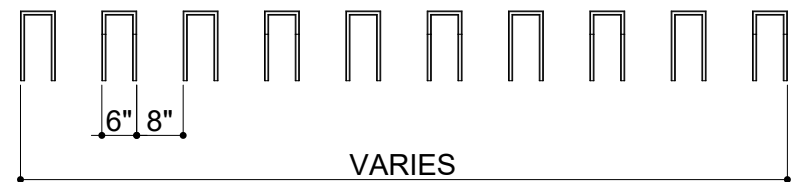

FOLDED BAFFLES 014

ID# BFL-FLD-014

③ PERSPECTIVE VIEW

① FRONT VIEW

② SIDE VIEW

CUSTOM SIZING AND THICKNESS AVAILABLE
CUSTOM COLORS AND DESIGNS AVAILABLE
MULTIPLE ATTACHMENT SYSTEM OPPORTUNITIES

CSI CREATIVE

PRODUCT:

SCALED AS NOTED

ALL DIMENSIONS + / - $\frac{1}{16}$

DATE: 09/20/2021
JOB # :

SHEET
1.1
OF 1.1