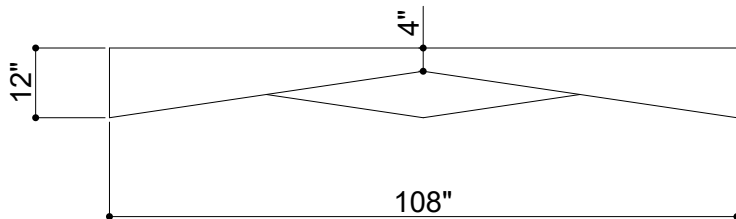

FOLDED BAFFLES 014

ID# BFL-FLD-014

③ PERSPECTIVE VIEW

① FRONT VIEW

② SIDE VIEW

CUSTOM SIZING AND THICKNESS AVAILABLE
CUSTOM COLORS AND DESIGNS AVAILABLE
MULTIPLE ATTACHMENT SYSTEM OPPORTUNITIES

CSI CREATIVE

PRODUCT:

SCALED AS NOTED

ALL DIMENSIONS + / - $\frac{1}{16}$

DATE: 09/20/2021
JOB # :

SHEET
1.1
OF 1.1