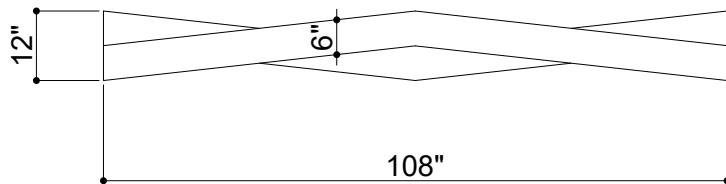

FOLDED BAFFLES 015

ID# BFL-FLD-015

③ PERSPECTIVE VIEW

① FRONT VIEW

② SIDE VIEW

CUSTOM SIZING AND THICKNESS AVAILABLE
CUSTOM COLORS AND DESIGNS AVAILABLE
MULTIPLE ATTACHMENT SYSTEM OPPORTUNITIES

CSI CREATIVE

PRODUCT:

SCALED AS NOTED

ALL DIMENSIONS + / - $\frac{1}{16}$

DATE: 09/20/2021
JOB # :

SHEET
1.1
OF 1.1