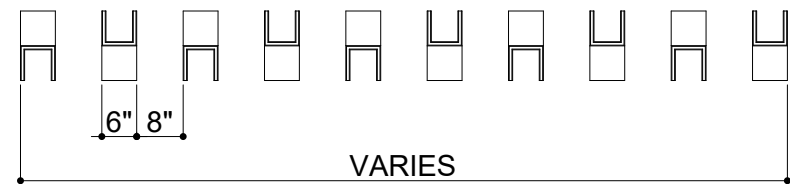

FOLDED BAFFLES 015

ID# BFL-FLD-015

③ PERSPECTIVE VIEW

① FRONT VIEW

② SIDE VIEW

CUSTOM SIZING AND THICKNESS AVAILABLE
CUSTOM COLORS AND DESIGNS AVAILABLE
MULTIPLE ATTACHMENT SYSTEM OPPORTUNITIES

CSI CREATIVE

PRODUCT:

SCALED AS NOTED

ALL DIMENSIONS + / - $\frac{1}{16}$

DATE: 09/20/2021
JOB # :

SHEET
1.1
OF 1.1