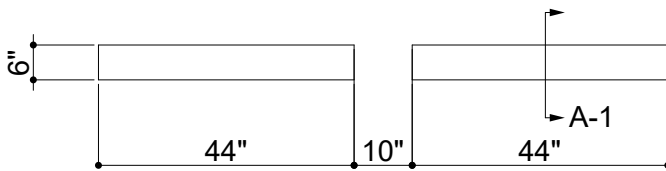

FOLDED BAFFLE 016

ID# BFL-FLD-016

③ PERSPECTIVE VIEW

④ SECTION A-1

① FRONT VIEW

② SIDE VIEW

CUSTOM SIZING AND THICKNESS AVAILABLE
CUSTOM COLORS AND DESIGNS AVAILABLE
MULTIPLE ATTACHMENT SYSTEM OPPORTUNITIES

CSI CREATIVE

PRODUCT:

SCALED AS NOTED

ALL DIMENSIONS + / - $\frac{1}{16}$

DATE: 09/20/2021
JOB # :

SHEET
1.1
OF 1.1