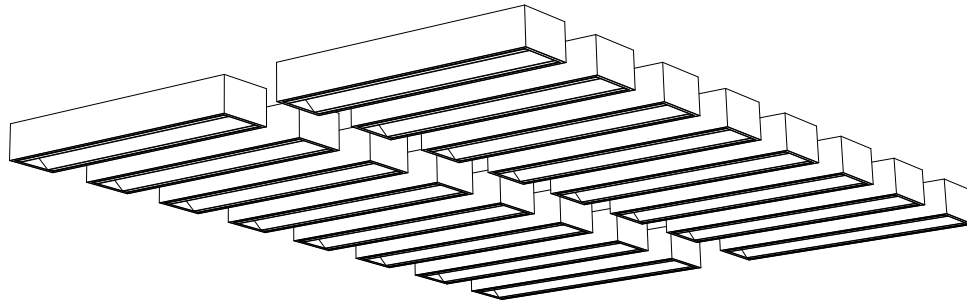

FOLDED BAFFLE 016

ID# BFL-FLD-016

③ PERSPECTIVE VIEW

④ SECTION A-1

① FRONT VIEW

② SIDE VIEW

CUSTOM SIZING AND THICKNESS AVAILABLE
CUSTOM COLORS AND DESIGNS AVAILABLE
MULTIPLE ATTACHMENT SYSTEM OPPORTUNITIES

CSI CREATIVE

PRODUCT:

SCALED AS NOTED

ALL DIMENSIONS + / - $\frac{1}{16}$

DATE: 09/20/2021
JOB # :

SHEET
1.1
OF 1.1