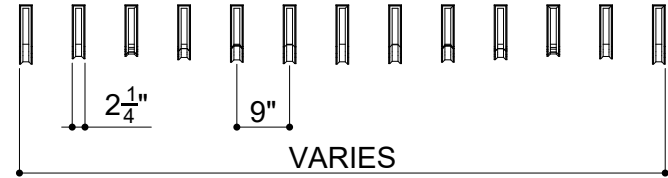

# BAFFLES FOLDED 025

ID# BLF-FLD-025

③ PERSPECTIVE VIEW

① FRONT VIEW

② SIDE VIEW

CUSTOM SIZING AND THICKNESS AVAILABLE  
CUSTOM COLORS AND DESIGNS AVAILABLE  
MULTIPLE ATTACHMENT SYSTEM OPPORTUNITIES

CSI CREATIVE

PRODUCT: BAFFLES FOLDED 025

SCALED AS NOTED

ALL DIMENSIONS + / -  $\frac{1}{16}$

DATE: 2/11/2022  
JOB # :

SHEET  
**1.1**  
OF 1.1