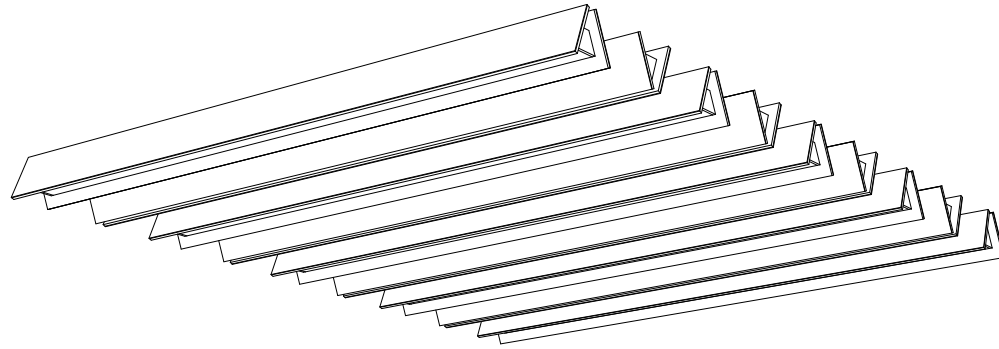

BAFFLES FOLDED 026

ID# BFL-FLD-026

③ PERSPECTIVE VIEW

① FRONT VIEW

② SIDE VIEW

CUSTOM SIZING AND THICKNESS AVAILABLE
CUSTOM COLORS AND DESIGNS AVAILABLE
MULTIPLE ATTACHMENT SYSTEM OPPORTUNITIES

CSI CREATIVE

PRODUCT: BAFFLES FOLDED 026

SCALED AS NOTED

ALL DIMENSIONS + / - $\frac{1}{16}$

DATE: 2/11/2022
JOB # :

SHEET
1.1
OF 1.1