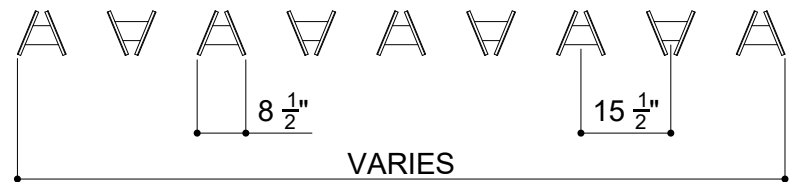

BAFFLES FOLDED 026

ID# BFL-FLD-026

③ PERSPECTIVE VIEW

① FRONT VIEW

② SIDE VIEW

CUSTOM SIZING AND THICKNESS AVAILABLE
CUSTOM COLORS AND DESIGNS AVAILABLE
MULTIPLE ATTACHMENT SYSTEM OPPORTUNITIES

CSI CREATIVE

PRODUCT: BAFFLES FOLDED 026

SCALED AS NOTED

ALL DIMENSIONS + / - $\frac{1}{16}$

DATE: 2/11/2022
JOB # :

SHEET
1.1
OF 1.1