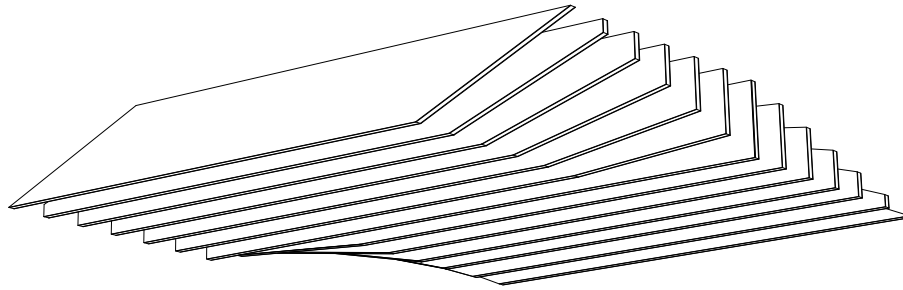

SINGLE PLUS BAFFLES 003

ID# BFL-SGP-003

③ PERSPECTIVE VIEW

① FRONT VIEW

② SIDE VIEW

CUSTOM SIZING AND THICKNESS AVAILABLE
CUSTOM COLORS AND DESIGNS AVAILABLE
MULTIPLE ATTACHMENT SYSTEM OPPORTUNITIES

CSI CREATIVE

PRODUCT:

SCALED AS NOTED

ALL DIMENSIONS + / - $\frac{1}{16}$

DATE: 09/20/2021
JOB # :

SHEET
1.1
OF 1.1