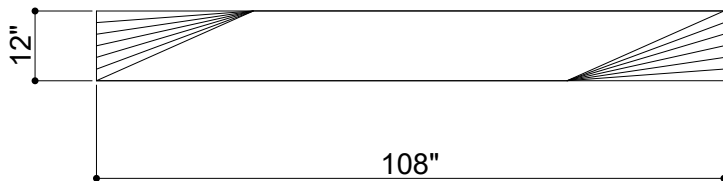

SINGLE PLUS BAFFLES 003

ID# BFL-SGP-003

③ PERSPECTIVE VIEW

① FRONT VIEW

② SIDE VIEW

CUSTOM SIZING AND THICKNESS AVAILABLE
CUSTOM COLORS AND DESIGNS AVAILABLE
MULTIPLE ATTACHMENT SYSTEM OPPORTUNITIES

CSI CREATIVE

PRODUCT:

SCALED AS NOTED

ALL DIMENSIONS + / - $\frac{1}{16}$

DATE: 09/20/2021
JOB # :

SHEET
1.1
OF 1.1