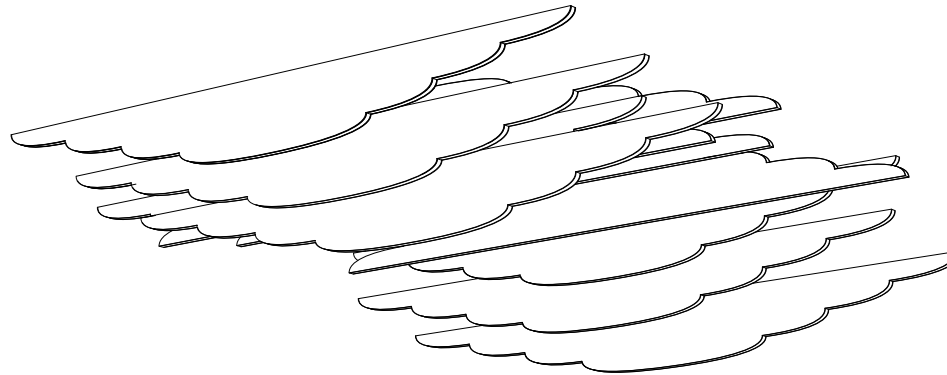

SINGLE PLUS BAFFLES 005

ID# BFL-SGP-005

③ PERSPECTIVE VIEW

① FRONT VIEW

② SIDE VIEW

CUSTOM SIZING AND THICKNESS AVAILABLE
CUSTOM COLORS AND DESIGNS AVAILABLE
MULTIPLE ATTACHMENT SYSTEM OPPORTUNITIES

CSI CREATIVE

PRODUCT:

SCALED AS NOTED

ALL DIMENSIONS + / - $\frac{1}{16}$

DATE: 09/20/2021
JOB # :

SHEET
1.1
OF 1.1