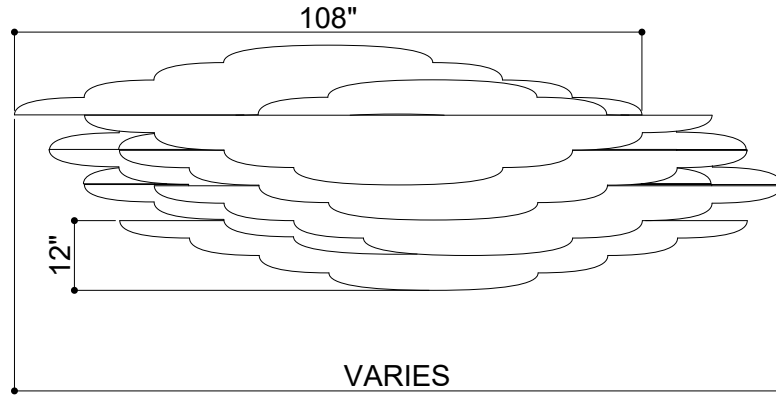

SINGLE PLUS BAFFLES 005

ID# BFL-SGP-005

③ PERSPECTIVE VIEW

① FRONT VIEW

② SIDE VIEW

CUSTOM SIZING AND THICKNESS AVAILABLE
CUSTOM COLORS AND DESIGNS AVAILABLE
MULTIPLE ATTACHMENT SYSTEM OPPORTUNITIES

CSI CREATIVE

PRODUCT:

SCALED AS NOTED

ALL DIMENSIONS + / - $\frac{1}{16}$

DATE: 09/20/2021
JOB # :

SHEET
1.1
OF 1.1