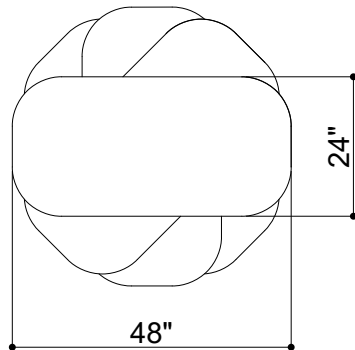

SINGLE PLUS BAFFLES 006

ID# BFL-SGP-006

③ PERSPECTIVE VIEW

① FRONT VIEW

② SIDE VIEW

CUSTOM SIZING AND THICKNESS AVAILABLE
CUSTOM COLORS AND DESIGNS AVAILABLE
MULTIPLE ATTACHMENT SYSTEM OPPORTUNITIES

CSI CREATIVE

PRODUCT:

SCALED AS NOTED

ALL DIMENSIONS + / - $\frac{1}{16}$

DATE: 09/20/2021
JOB # :

SHEET
1.1
OF 1.1