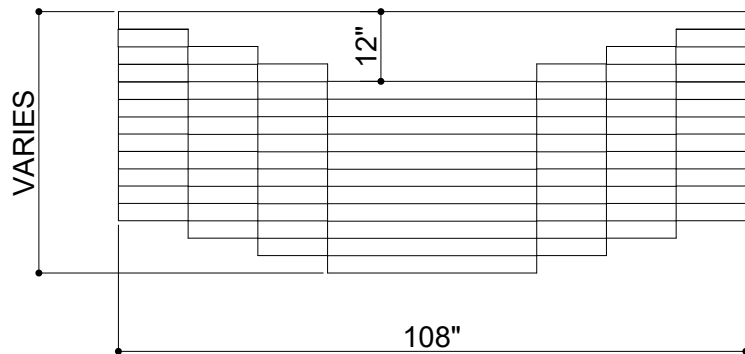

SINGLE PLUS BAFFLES 007

ID# BFL-SGP-007

③ PERSPECTIVE VIEW

① FRONT VIEW

② SIDE VIEW

CUSTOM SIZING AND THICKNESS AVAILABLE
CUSTOM COLORS AND DESIGNS AVAILABLE
MULTIPLE ATTACHMENT SYSTEM OPPORTUNITIES

CSI CREATIVE

PRODUCT:

SCALED AS NOTED

ALL DIMENSIONS + / - $\frac{1}{16}$

DATE: 09/20/2021
JOB # :

SHEET
1.1
OF 1.1