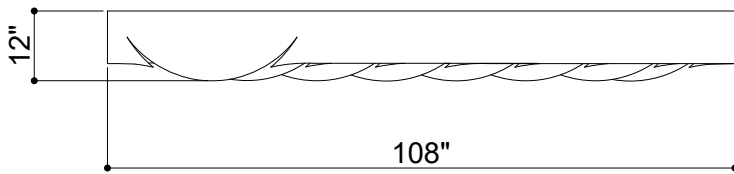

# SINGLE PLUS BAFFLES 008

ID# BFL-SGP-008

③ PERSPECTIVE VIEW

① FRONT VIEW

② SIDE VIEW

CUSTOM SIZING AND THICKNESS AVAILABLE  
CUSTOM COLORS AND DESIGNS AVAILABLE  
MULTIPLE ATTACHMENT SYSTEM OPPORTUNITIES

CSI CREATIVE

PRODUCT:

SCALED AS NOTED

ALL DIMENSIONS + / -  $\frac{1}{16}$

DATE: 09/20/2021  
JOB # :

SHEET  
**1.1**  
OF 1.1