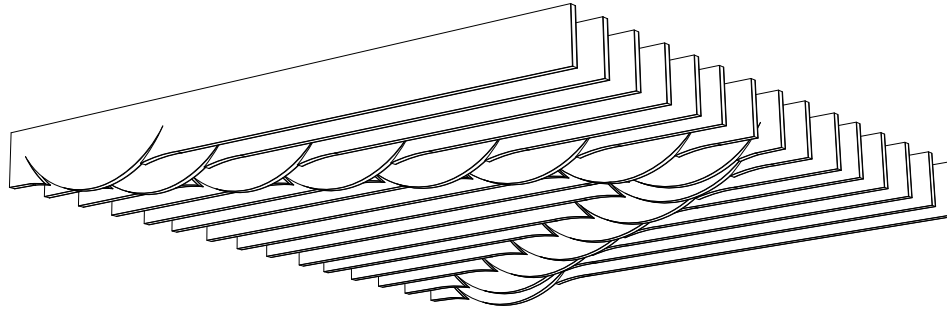

# SINGLE PLUS BAFFLES 008

ID# BFL-SGP-008

③ PERSPECTIVE VIEW

① FRONT VIEW

② SIDE VIEW

CUSTOM SIZING AND THICKNESS AVAILABLE  
CUSTOM COLORS AND DESIGNS AVAILABLE  
MULTIPLE ATTACHMENT SYSTEM OPPORTUNITIES

CSI CREATIVE

PRODUCT:

SCALED AS NOTED

ALL DIMENSIONS + / -  $\frac{1}{16}$

DATE: 09/20/2021  
JOB # :

SHEET  
**1.1**  
OF 1.1