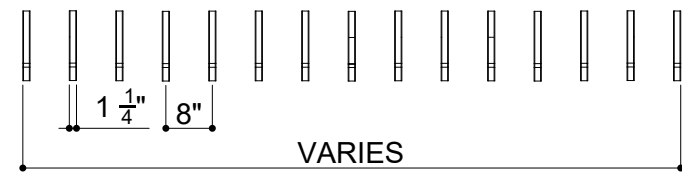

# SINGLE PLUS BAFFLES 008

ID# BFL-SGP-008

③ PERSPECTIVE VIEW

① FRONT VIEW

② SIDE VIEW

CUSTOM SIZING AND THICKNESS AVAILABLE  
CUSTOM COLORS AND DESIGNS AVAILABLE  
MULTIPLE ATTACHMENT SYSTEM OPPORTUNITIES

CSI CREATIVE

PRODUCT:

SCALED AS NOTED

ALL DIMENSIONS + / -  $\frac{1}{16}$

DATE: 09/20/2021  
JOB # :

SHEET  
**1.1**  
OF 1.1