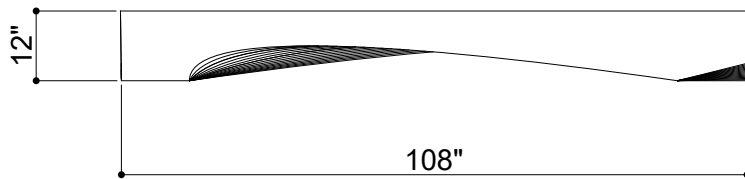

SINGLE BAFFLES 013

ID# BFL-SGL-013

③ PERSPECTIVE VIEW

① FRONT VIEW

② SIDE VIEW

CUSTOM SIZING AND THICKNESS AVAILABLE
CUSTOM COLORS AND DESIGNS AVAILABLE
MULTIPLE ATTACHMENT SYSTEM OPPORTUNITIES

CSI CREATIVE

PRODUCT: SINGLE BAFFLES 013

SCALED AS NOTED

ALL DIMENSIONS + / - $\frac{1}{16}$

DATE: 10/05/2021
JOB # :

SHEET
1.1
OF 1.1