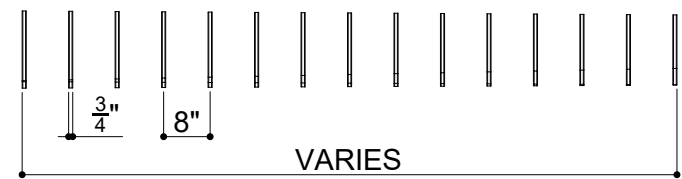

SINGLE BAFFLES 013

ID# BFL-SGL-013

③ PERSPECTIVE VIEW

① FRONT VIEW

② SIDE VIEW

CUSTOM SIZING AND THICKNESS AVAILABLE
CUSTOM COLORS AND DESIGNS AVAILABLE
MULTIPLE ATTACHMENT SYSTEM OPPORTUNITIES

CSI CREATIVE

PRODUCT: SINGLE BAFFLES 013

SCALED AS NOTED

ALL DIMENSIONS + / - $\frac{1}{16}$

DATE: 10/05/2021
JOB # :

SHEET
1.1
OF 1.1