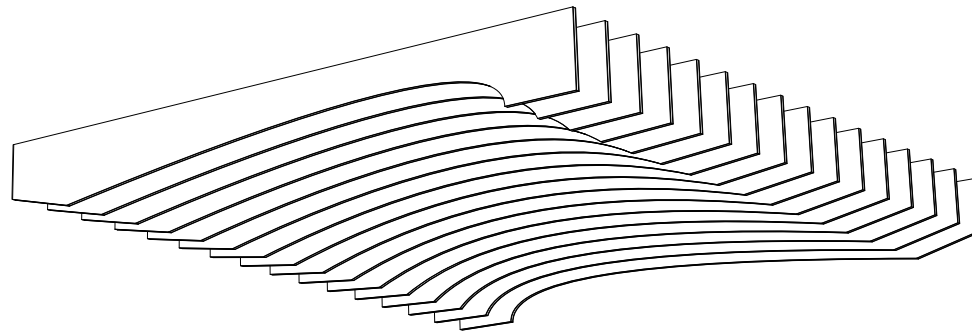

SINGLE BAFFLES 013

ID# BFL-SGL-013

③ PERSPECTIVE VIEW

① FRONT VIEW

② SIDE VIEW

CUSTOM SIZING AND THICKNESS AVAILABLE
CUSTOM COLORS AND DESIGNS AVAILABLE
MULTIPLE ATTACHMENT SYSTEM OPPORTUNITIES

CSI CREATIVE

PRODUCT: SINGLE BAFFLES 013

SCALED AS NOTED

ALL DIMENSIONS + / - $\frac{1}{16}$

DATE: 10/05/2021
JOB # :

SHEET
1.1
OF 1.1