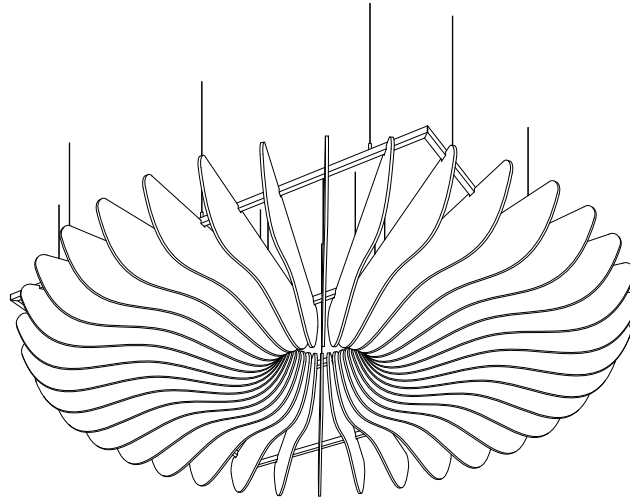

BAFFLES SINGLE 016

ID# BFL-SGL-016

③ PERSPECTIVE VIEW

① FRONT VIEW

② BOTTOM FACE VIEWS

CUSTOM SIZING AND THICKNESS AVAILABLE
CUSTOM COLORS AND DESIGNS AVAILABLE
MULTIPLE ATTACHMENT SYSTEM OPPORTUNITIES

CSI CREATIVE

PRODUCT: SINGLE BAFFLE 016

SCALED AS NOTED

ALL DIMENSIONS + / - $\frac{1}{16}$

DATE: 12/22/2021
JOB # :

SHEET
1.1
OF 1.1