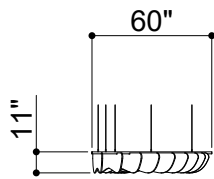

BAFFLES SINGLE 016

ID# BFL-SGL-016

③ PERSPECTIVE VIEW

① FRONT VIEW

② BOTTOM FACE VIEWS

CUSTOM SIZING AND THICKNESS AVAILABLE
CUSTOM COLORS AND DESIGNS AVAILABLE
MULTIPLE ATTACHMENT SYSTEM OPPORTUNITIES

CSI CREATIVE

PRODUCT: SINGLE BAFFLE 016

SCALED AS NOTED

ALL DIMENSIONS + / - $\frac{1}{16}$

DATE: 12/22/2021
JOB # :

SHEET
1.1
OF 1.1