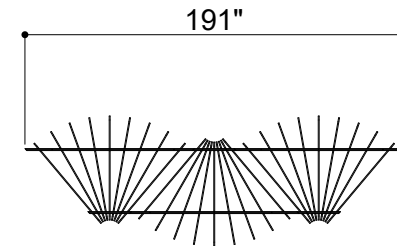

BAFFLES SINGLE 016

ID# BFL-SGL-016

③ PERSPECTIVE VIEW

① FRONT VIEW

② BOTTOM FACE VIEWS

CUSTOM SIZING AND THICKNESS AVAILABLE
CUSTOM COLORS AND DESIGNS AVAILABLE
MULTIPLE ATTACHMENT SYSTEM OPPORTUNITIES

CSI CREATIVE

PRODUCT: SINGLE BAFFLE 016

SCALED AS NOTED

ALL DIMENSIONS + / - $\frac{1}{16}$

DATE: 12/22/2021
JOB # :

SHEET
1.1
OF 1.1