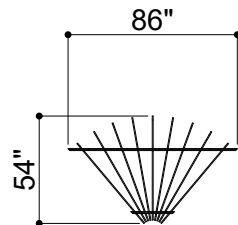

BAFFLES SINGLE 016

ID# BFL-SGL-016

③ PERSPECTIVE VIEW

① FRONT VIEW

② BOTTOM FACE VIEWS

CUSTOM SIZING AND THICKNESS AVAILABLE
CUSTOM COLORS AND DESIGNS AVAILABLE
MULTIPLE ATTACHMENT SYSTEM OPPORTUNITIES

CSI CREATIVE

PRODUCT: SINGLE BAFFLE 016

SCALED AS NOTED

ALL DIMENSIONS + / - $\frac{1}{16}$

DATE: 12/22/2021
JOB # :

SHEET
1.1
OF 1.1