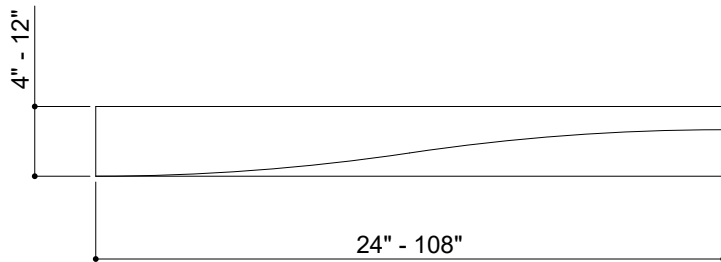

# BAFFLES STACKED 001

ID# BFL-STK-001

① PERSPECTIVE VIEW

② FRONT VIEW

③ SIDE VIEW

CUSTOM SIZING AND THICKNESS AVAILABLE  
CUSTOM COLORS AND DESIGNS AVAILABLE  
MULTIPLE ATTACHMENT SYSTEM OPPORTUNITIES

CSI CREATIVE

PROJECT:

SCALED AS NOTED  
MATERIALS / COLORS

ALL DIMENSIONS + / -  $\frac{1}{16}$

DATE:  
JOB # :

SHEET  
**1.1**  
OF 1.1