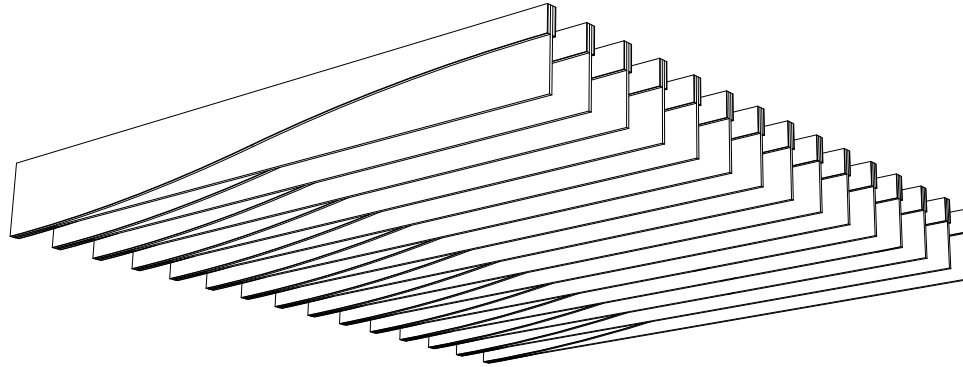

# BAFFLES STACKED 001

ID# BFL-STK-001

① PERSPECTIVE VIEW

② FRONT VIEW

③ SIDE VIEW

CUSTOM SIZING AND THICKNESS AVAILABLE  
CUSTOM COLORS AND DESIGNS AVAILABLE  
MULTIPLE ATTACHMENT SYSTEM OPPORTUNITIES

CSI CREATIVE

PROJECT:

SCALED AS NOTED  
MATERIALS / COLORS

ALL DIMENSIONS + / -  $\frac{1}{16}$

DATE:  
JOB # :

SHEET  
**1.1**  
OF 1.1