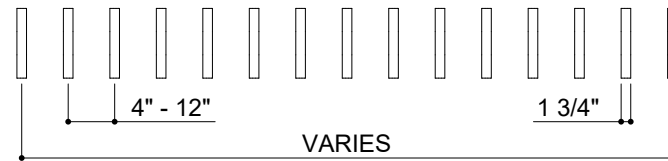

# BAFFLES STACKED 001

ID# BFL-STK-001

① PERSPECTIVE VIEW

② FRONT VIEW

③ SIDE VIEW

CUSTOM SIZING AND THICKNESS AVAILABLE  
CUSTOM COLORS AND DESIGNS AVAILABLE  
MULTIPLE ATTACHMENT SYSTEM OPPORTUNITIES

CSI CREATIVE

PROJECT:

SCALED AS NOTED  
MATERIALS / COLORS

ALL DIMENSIONS + / -  $\frac{1}{16}$

DATE:  
JOB # :

SHEET  
**1.1**  
OF 1.1