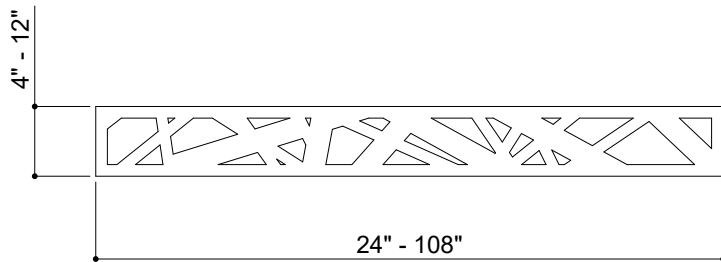

# BAFFLES STACKED 002

ID# BFL-STK-002

① PERSPECTIVE VIEW

② FRONT VIEW

③ SIDE VIEW

CUSTOM SIZING AND THICKNESS AVAILABLE  
CUSTOM COLORS AND DESIGNS AVAILABLE  
MULTIPLE ATTACHMENT SYSTEM OPPORTUNITIES

CSI CREATIVE

PROJECT:

SCALED AS NOTED  
MATERIALS / COLORS

ALL DIMENSIONS + / -  $\frac{1}{16}$

DATE:  
JOB # :

SHEET  
**1.1**  
OF 1.1