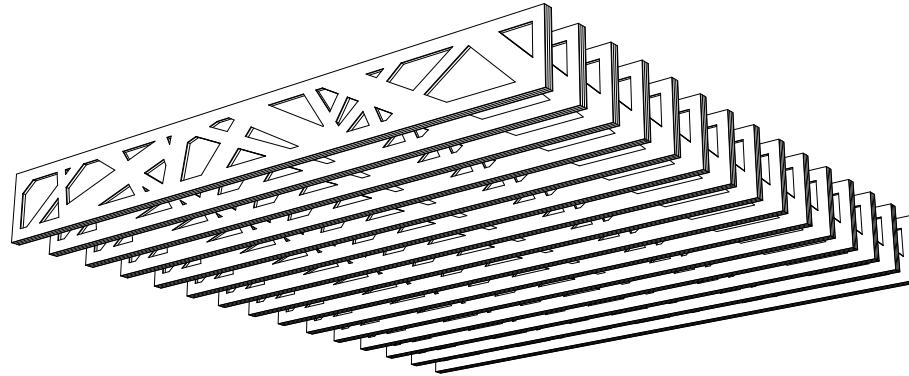

# BAFFLES STACKED 002

ID# BFL-STK-002

① PERSPECTIVE VIEW

② FRONT VIEW

③ SIDE VIEW

CUSTOM SIZING AND THICKNESS AVAILABLE  
CUSTOM COLORS AND DESIGNS AVAILABLE  
MULTIPLE ATTACHMENT SYSTEM OPPORTUNITIES

CSI CREATIVE

PROJECT:

SCALED AS NOTED  
MATERIALS / COLORS

ALL DIMENSIONS + / -  $\frac{1}{16}$

DATE:  
JOB # :

SHEET  
**1.1**  
OF 1.1