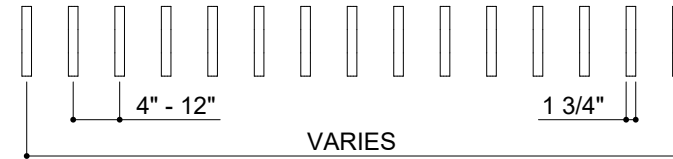

# BAFFLES STACKED 002

ID# BFL-STK-002

① PERSPECTIVE VIEW

② FRONT VIEW

③ SIDE VIEW

CUSTOM SIZING AND THICKNESS AVAILABLE  
CUSTOM COLORS AND DESIGNS AVAILABLE  
MULTIPLE ATTACHMENT SYSTEM OPPORTUNITIES

CSI CREATIVE

PROJECT:

SCALED AS NOTED  
MATERIALS / COLORS

ALL DIMENSIONS + / -  $\frac{1}{16}$

DATE:  
JOB # :

SHEET  
**1.1**  
OF 1.1