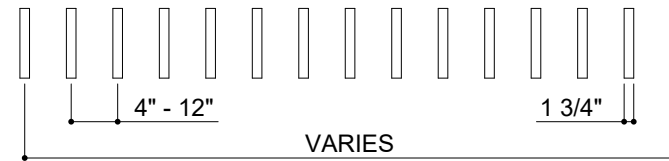

# BAFFLES STACKED 003

ID# BFL-STK-003

① PERSPECTIVE VIEW

② FRONT VIEW

③ SIDE VIEW

CUSTOM SIZING AND THICKNESS AVAILABLE  
CUSTOM COLORS AND DESIGNS AVAILABLE  
MULTIPLE ATTACHMENT SYSTEM OPPORTUNITIES

CSI CREATIVE

PROJECT:

SCALED AS NOTED  
MATERIALS / COLORS

ALL DIMENSIONS + / -  $\frac{1}{16}$

DATE:  
JOB # :

SHEET  
**1.1**  
OF 1.1