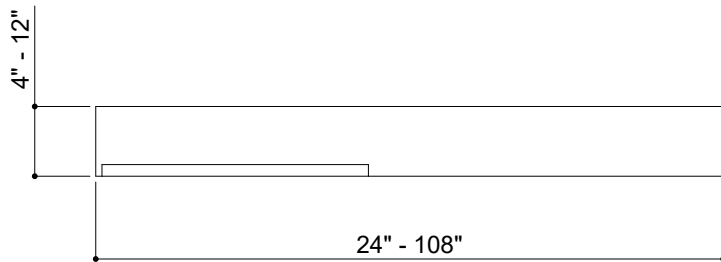

# BAFFLES STACKED 003

ID# BFL-STK-003

① PERSPECTIVE VIEW

② FRONT VIEW

③ SIDE VIEW

CUSTOM SIZING AND THICKNESS AVAILABLE  
CUSTOM COLORS AND DESIGNS AVAILABLE  
MULTIPLE ATTACHMENT SYSTEM OPPORTUNITIES

CSI CREATIVE

PROJECT:

SCALED AS NOTED  
MATERIALS / COLORS

ALL DIMENSIONS + / -  $\frac{1}{16}$

DATE:  
JOB # :

SHEET  
**1.1**  
OF 1.1