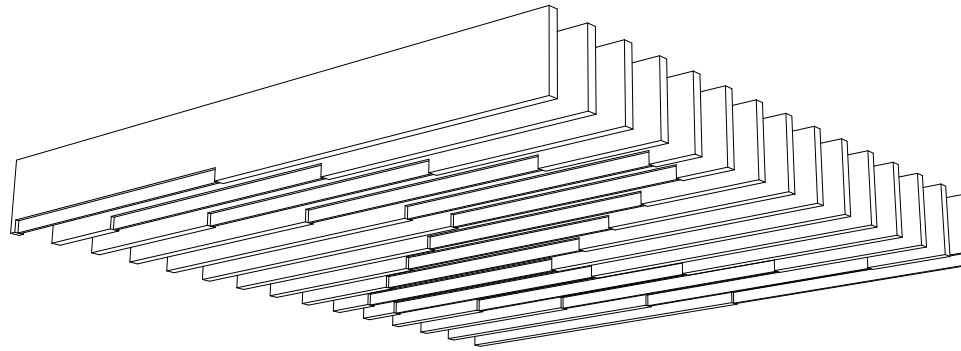

# BAFFLES STACKED 003

ID# BFL-STK-003

① PERSPECTIVE VIEW

② FRONT VIEW

③ SIDE VIEW

CUSTOM SIZING AND THICKNESS AVAILABLE  
CUSTOM COLORS AND DESIGNS AVAILABLE  
MULTIPLE ATTACHMENT SYSTEM OPPORTUNITIES

CSI CREATIVE

PROJECT:

SCALED AS NOTED  
MATERIALS / COLORS

ALL DIMENSIONS + / -  $\frac{1}{16}$

DATE:  
JOB # :

SHEET  
**1.1**  
OF 1.1