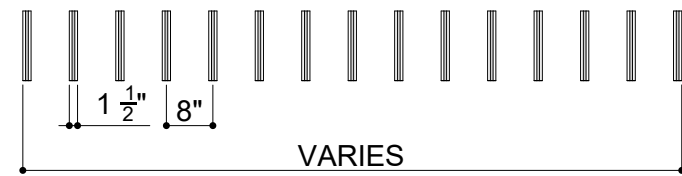

# STACKED BAFFLES 004

ID# BFL-STK-004

③ PERSPECTIVE VIEW

① FRONT VIEW

② SIDE VIEW

CUSTOM SIZING AND THICKNESS AVAILABLE  
CUSTOM COLORS AND DESIGNS AVAILABLE  
MULTIPLE ATTACHMENT SYSTEM OPPORTUNITIES

CSI CREATIVE

PRODUCT:

SCALED AS NOTED

ALL DIMENSIONS + / -  $\frac{1}{16}$

DATE: 09/20/2021  
JOB # :

SHEET  
**1.1**  
OF 1.1