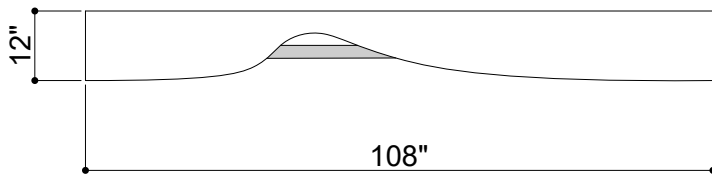

# STACKED BAFFLES 004

ID# BFL-STK-004

③ PERSPECTIVE VIEW

① FRONT VIEW

② SIDE VIEW

CUSTOM SIZING AND THICKNESS AVAILABLE  
CUSTOM COLORS AND DESIGNS AVAILABLE  
MULTIPLE ATTACHMENT SYSTEM OPPORTUNITIES

CSI CREATIVE

PRODUCT:

SCALED AS NOTED

ALL DIMENSIONS + / -  $\frac{1}{16}$

DATE: 09/20/2021  
JOB # :

SHEET  
**1.1**  
OF 1.1