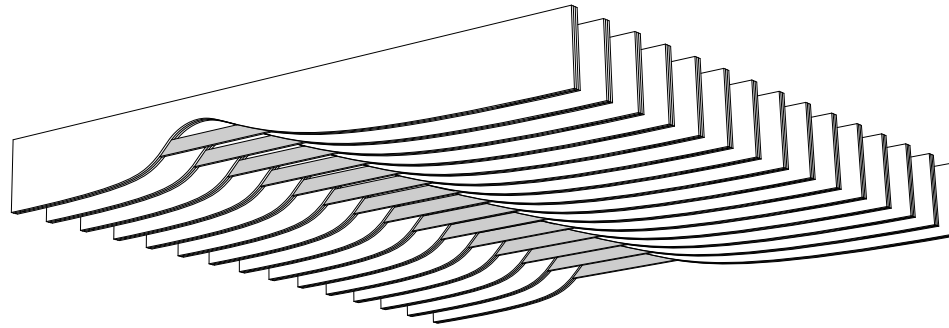

# STACKED BAFFLES 004

ID# BFL-STK-004

③ PERSPECTIVE VIEW

① FRONT VIEW

② SIDE VIEW

CUSTOM SIZING AND THICKNESS AVAILABLE  
CUSTOM COLORS AND DESIGNS AVAILABLE  
MULTIPLE ATTACHMENT SYSTEM OPPORTUNITIES

CSI CREATIVE

PRODUCT:

SCALED AS NOTED

ALL DIMENSIONS + / -  $\frac{1}{16}$

DATE: 09/20/2021  
JOB # :

SHEET  
**1.1**  
OF 1.1