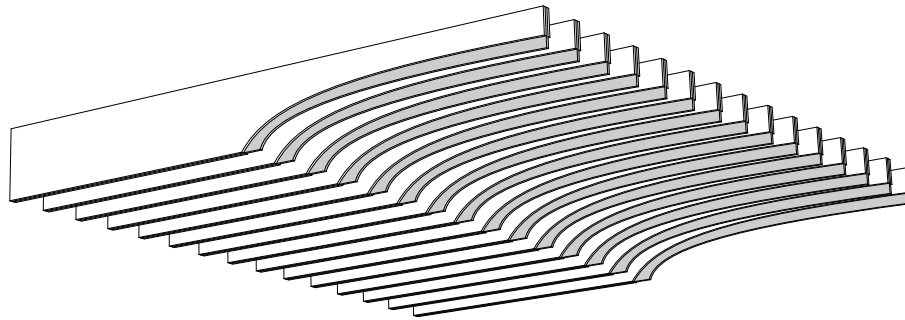

# STACKED BAFFLES 006

ID# BFL-STK-006

③ PERSPECTIVE VIEW

① FRONT VIEW

② SIDE VIEW

CUSTOM SIZING AND THICKNESS AVAILABLE  
CUSTOM COLORS AND DESIGNS AVAILABLE  
MULTIPLE ATTACHMENT SYSTEM OPPORTUNITIES

CSI CREATIVE

PRODUCT:

SCALED AS NOTED

ALL DIMENSIONS + / -  $\frac{1}{16}$

DATE: 09/20/2021  
JOB # :

SHEET  
**1.1**  
OF 1.1