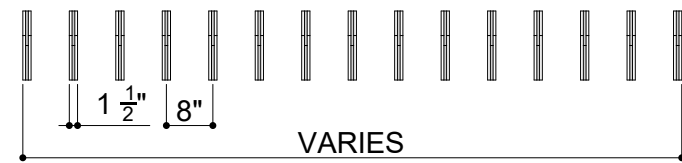

# STACKED BAFFLES 006

ID# BFL-STK-006

③ PERSPECTIVE VIEW

① FRONT VIEW

② SIDE VIEW

CUSTOM SIZING AND THICKNESS AVAILABLE  
CUSTOM COLORS AND DESIGNS AVAILABLE  
MULTIPLE ATTACHMENT SYSTEM OPPORTUNITIES

CSI CREATIVE

PRODUCT:

SCALED AS NOTED

ALL DIMENSIONS + / -  $\frac{1}{16}$

DATE: 09/20/2021  
JOB # :

SHEET  
**1.1**  
OF 1.1