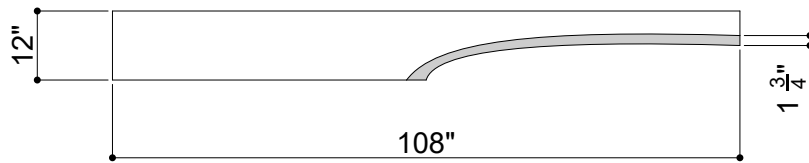

# STACKED BAFFLES 006

ID# BFL-STK-006

③ PERSPECTIVE VIEW

① FRONT VIEW

② SIDE VIEW

CUSTOM SIZING AND THICKNESS AVAILABLE  
CUSTOM COLORS AND DESIGNS AVAILABLE  
MULTIPLE ATTACHMENT SYSTEM OPPORTUNITIES

CSI CREATIVE

PRODUCT:

SCALED AS NOTED

ALL DIMENSIONS + / -  $\frac{1}{16}$

DATE: 09/20/2021  
JOB # :

SHEET  
**1.1**  
OF 1.1