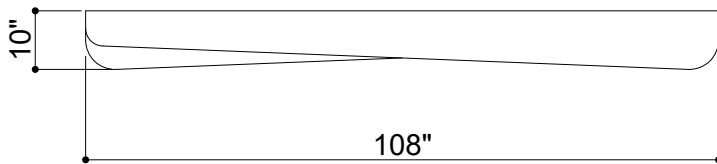

BAFFLES STACKED 016

ID# BFL-STK-016

③ PERSPECTIVE VIEW

① FRONT VIEW

② SIDE VIEW

CUSTOM SIZING AND THICKNESS AVAILABLE
CUSTOM COLORS AND DESIGNS AVAILABLE
MULTIPLE ATTACHMENT SYSTEM OPPORTUNITIES

CSI CREATIVE

PRODUCT: BAFFLES STACKED 016

SCALED AS NOTED

ALL DIMENSIONS + / - $\frac{1}{16}$

DATE: 2/11/2022
JOB # :

SHEET
1.1
OF 1.1