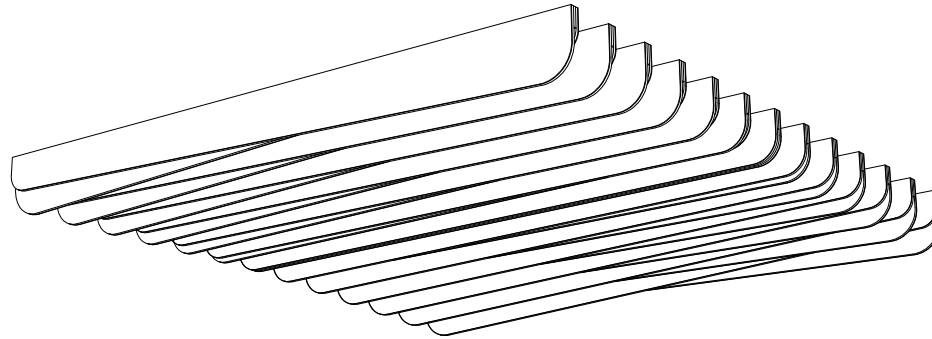

BAFFLES STACKED 016

ID# BFL-STK-016

③ PERSPECTIVE VIEW

① FRONT VIEW

② SIDE VIEW

CUSTOM SIZING AND THICKNESS AVAILABLE
CUSTOM COLORS AND DESIGNS AVAILABLE
MULTIPLE ATTACHMENT SYSTEM OPPORTUNITIES

CSI CREATIVE

PRODUCT: BAFFLES STACKED 016

SCALED AS NOTED

ALL DIMENSIONS + / - $\frac{1}{16}$

DATE: 2/11/2022
JOB # :

SHEET
1.1
OF 1.1