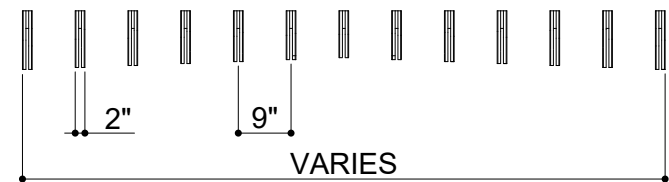

BAFFLES STACKED 016

ID# BFL-STK-016

③ PERSPECTIVE VIEW

① FRONT VIEW

② SIDE VIEW

CUSTOM SIZING AND THICKNESS AVAILABLE
CUSTOM COLORS AND DESIGNS AVAILABLE
MULTIPLE ATTACHMENT SYSTEM OPPORTUNITIES

CSI CREATIVE

PRODUCT: BAFFLES STACKED 016

SCALED AS NOTED

ALL DIMENSIONS + / - $\frac{1}{16}$

DATE: 2/11/2022
JOB # :

SHEET
1.1
OF 1.1