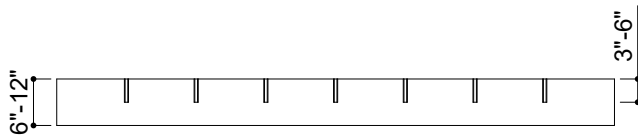

CLOUDS BLADES 001

ID# CLD-BLD-001

① TOP VIEW

② SIDE VIEW

③ PERSPECTIVE VIEW

CUSTOM SIZING AND THICKNESS AVAILABLE
CUSTOM COLORS AND DESIGNS AVAILABLE
MULTIPLE ATTACHMENT SYSTEM OPPORTUNITIES

CSI CREATIVE

PROJECT:

SCALED AS NOTED
MATERIALS / COLORS

ALL DIMENSIONS + / - $\frac{1}{16}$

DATE:
JOB # :

SHEET
1.1
OF 1.2