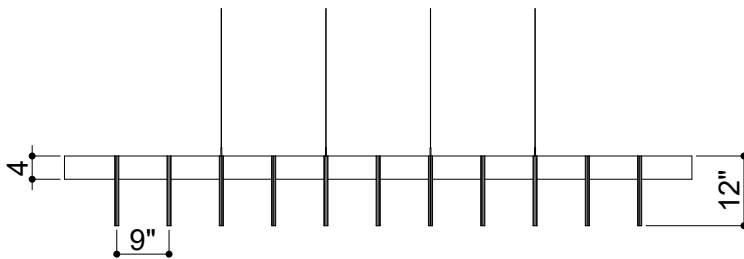

# BLADE CLOUDS 004

ID# CLD-BLD-004

③ PERSPECTIVE VIEW

② TOP VIEW

① FRONT VIEW

CUSTOM SIZING AND THICKNESS AVAILABLE  
CUSTOM COLORS AND DESIGNS AVAILABLE  
MULTIPLE ATTACHMENT SYSTEM OPPORTUNITIES

CSI CREATIVE

PRODUCT: BLADE CLOUDS 004

SCALED AS NOTED

ALL DIMENSIONS + / -  $\frac{1}{16}$

DATE: 10/27/2021  
JOB # :

SHEET  
**1.1**  
OF 1.1