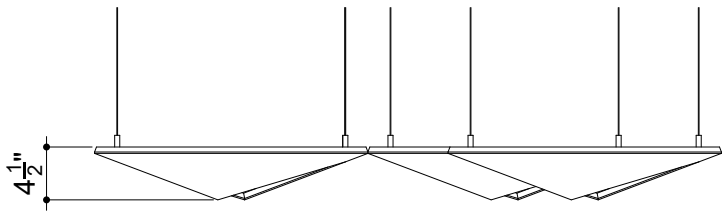

FACETED CLOUDS 003

ID# CLD-FCT-003

③ PERSPECTIVE VIEW

① FRONT VIEW

② TOP VIEW

CUSTOM SIZING AND THICKNESS AVAILABLE
CUSTOM COLORS AND DESIGNS AVAILABLE
MULTIPLE ATTACHMENT SYSTEM OPPORTUNITIES

CSI CREATIVE

PRODUCT: FACETED CLOUDS 003

SCALED AS NOTED

ALL DIMENSIONS + / - $\frac{1}{16}$

DATE: 10/27/2021
JOB # :

SHEET
1.1
OF 1.1