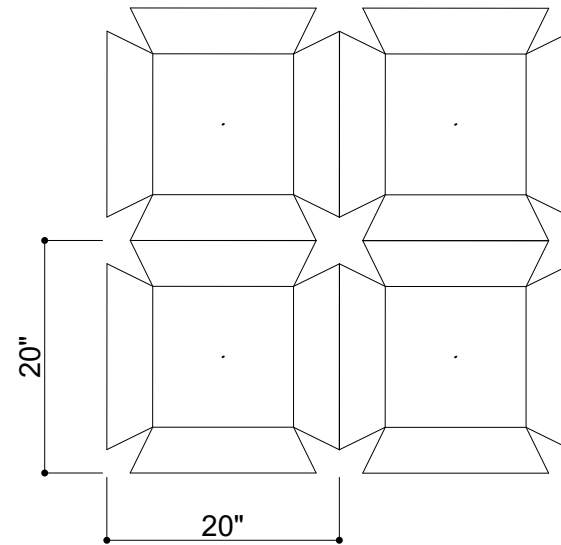

FACETED CLOUDS 004

ID# CLD-FCT-004

③ PERSPECTIVE VIEW

① FRONT VIEW

② TOP VIEW

CUSTOM SIZING AND THICKNESS AVAILABLE
CUSTOM COLORS AND DESIGNS AVAILABLE
MULTIPLE ATTACHMENT SYSTEM OPPORTUNITIES

CSI CREATIVE

PRODUCT: FACETED CLOUDS 004

SCALED AS NOTED

ALL DIMENSIONS + / - $\frac{1}{16}$

DATE: 10/27/2021
JOB # :

SHEET
1.1
OF 1.1