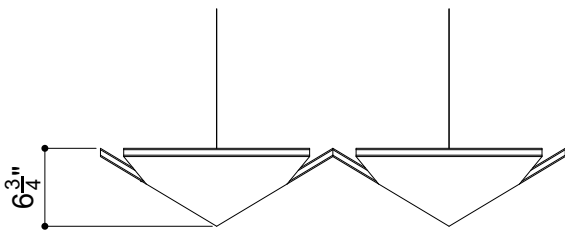

FACETED CLOUDS 004

ID# CLD-FCT-004

③ PERSPECTIVE VIEW

① FRONT VIEW

② TOP VIEW

CUSTOM SIZING AND THICKNESS AVAILABLE
CUSTOM COLORS AND DESIGNS AVAILABLE
MULTIPLE ATTACHMENT SYSTEM OPPORTUNITIES

CSI CREATIVE

PRODUCT: FACETED CLOUDS 004

SCALED AS NOTED

ALL DIMENSIONS + / - $\frac{1}{16}$

DATE: 10/27/2021
JOB # :

SHEET
1.1
OF 1.1