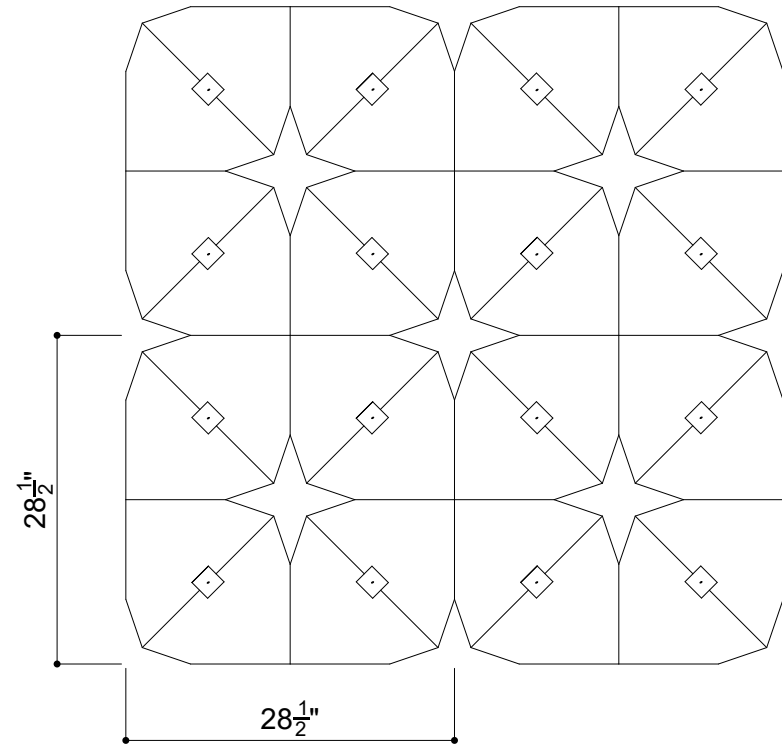

# FACETED CLOUDS 005

ID# CLD-FCT-005

③ PERSPECTIVE VIEW

① FRONT VIEW

② TOP VIEW

CUSTOM SIZING AND THICKNESS AVAILABLE  
CUSTOM COLORS AND DESIGNS AVAILABLE  
MULTIPLE ATTACHMENT SYSTEM OPPORTUNITIES

CSI CREATIVE

PRODUCT: FACETED CLOUDS 005

SCALED AS NOTED

ALL DIMENSIONS + / -  $\frac{1}{16}$

DATE: 10/27/2021  
JOB # :

SHEET  
**1.1**  
OF 1.1