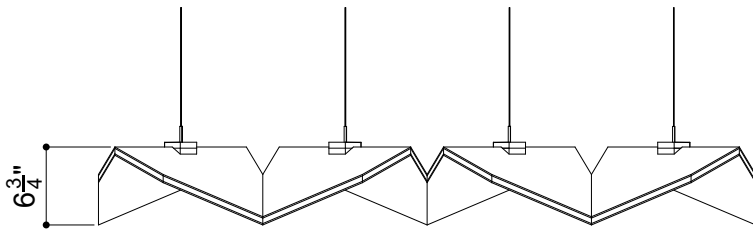

# FACETED CLOUDS 005

ID# CLD-FCT-005

③ PERSPECTIVE VIEW

① FRONT VIEW

② TOP VIEW

CUSTOM SIZING AND THICKNESS AVAILABLE  
CUSTOM COLORS AND DESIGNS AVAILABLE  
MULTIPLE ATTACHMENT SYSTEM OPPORTUNITIES

CSI CREATIVE

PRODUCT: FACETED CLOUDS 005

SCALED AS NOTED

ALL DIMENSIONS + / -  $\frac{1}{16}$

DATE: 10/27/2021  
JOB # :

SHEET  
**1.1**  
OF 1.1