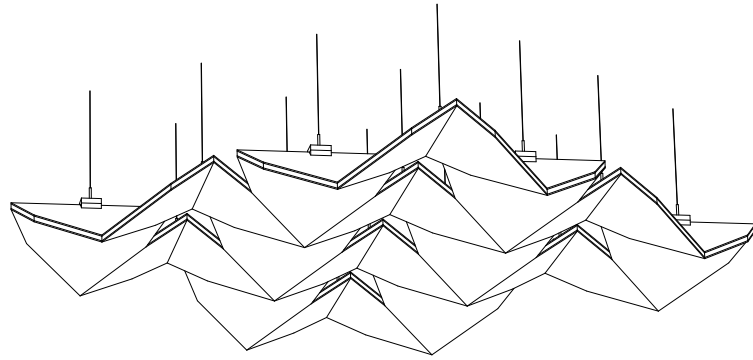

# FACETED CLOUDS 005

ID# CLD-FCT-005

③ PERSPECTIVE VIEW

① FRONT VIEW

② TOP VIEW

CUSTOM SIZING AND THICKNESS AVAILABLE  
CUSTOM COLORS AND DESIGNS AVAILABLE  
MULTIPLE ATTACHMENT SYSTEM OPPORTUNITIES

CSI CREATIVE

PRODUCT: FACETED CLOUDS 005

SCALED AS NOTED

ALL DIMENSIONS + / -  $\frac{1}{16}$

DATE: 10/27/2021  
JOB # :

SHEET  
**1.1**  
OF 1.1