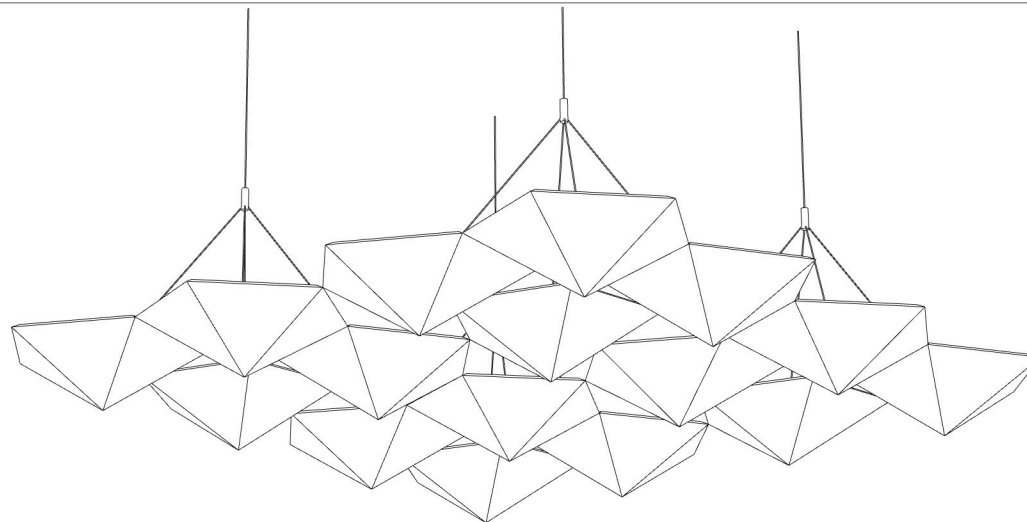

FACETED CLOUD 006

ID# CLD-FCT-006

③ PERSPECTIVE VIEW

① FRONT VIEW

② TOP VIEW

CUSTOM SIZING AND THICKNESS AVAILABLE
CUSTOM COLORS AND DESIGNS AVAILABLE
MULTIPLE ATTACHMENT SYSTEM OPPORTUNITIES

CSI CREATIVE

PROJECT: FACETED CLOUD 006

SCALED AS NOTED
MATERIALS / COLORS

ALL DIMENSIONS + / - $\frac{1}{16}$

DATE: 03/24/2022
JOB # :

SHEET
1.1
OF 1.1