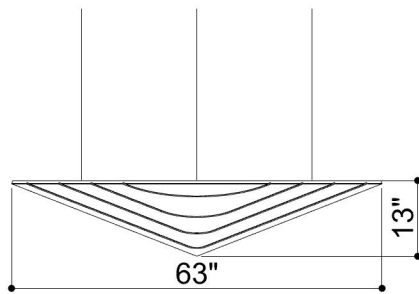

FACETED CLOUDS 008

ID# CLD-FCT-008

③ PERSPECTIVE VIEW

② TOP VIEW

① FRONT VIEW

CUSTOM SIZING AND THICKNESS AVAILABLE
CUSTOM COLORS AND DESIGNS AVAILABLE
MULTIPLE ATTACHMENT SYSTEM OPPORTUNITIES

CSI CREATIVE

PROJECT: FACETED CLOUDS 008

SCALED AS NOTED
MATERIALS / COLORS

ALL DIMENSIONS + / - $\frac{1}{16}$

DATE: 03/24/2022
JOB # :

SHEET
1.1
OF 1.1