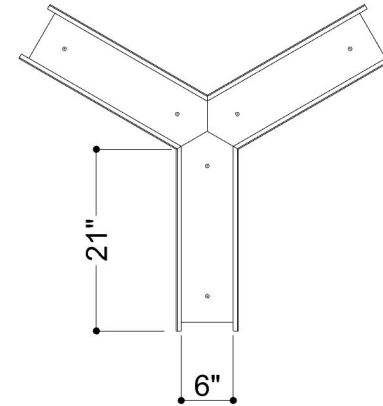

# CLOUDS FACETED 009

ID# CLD-FCT-009

③ PERSPECTIVE VIEW

① FRONT VIEW

② SIDE VIEW

CUSTOM SIZING AND THICKNESS AVAILABLE  
CUSTOM COLORS AND DESIGNS AVAILABLE  
MULTIPLE ATTACHMENT SYSTEM OPPORTUNITIES

CSI CREATIVE

PRODUCT: CLOUDS FACETED 009

SCALED AS NOTED

ALL DIMENSIONS + / -  $\frac{1}{16}$

DATE: 1/27/2022  
JOB #:

SHEET  
**1.1**  
OF 1.1