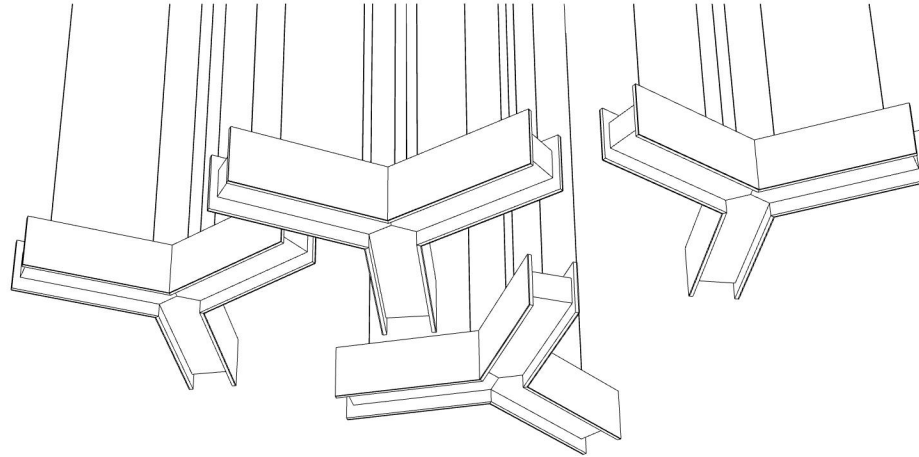

# CLOUDS FACETED 009

ID# CLD-FCT-009

③ PERSPECTIVE VIEW

① FRONT VIEW

② SIDE VIEW

CUSTOM SIZING AND THICKNESS AVAILABLE  
CUSTOM COLORS AND DESIGNS AVAILABLE  
MULTIPLE ATTACHMENT SYSTEM OPPORTUNITIES

CSI CREATIVE

PRODUCT: CLOUDS FACETED 009

SCALED AS NOTED

ALL DIMENSIONS + / -  $\frac{1}{16}$

DATE: 1/27/2022  
JOB #:

SHEET  
**1.1**  
OF 1.1