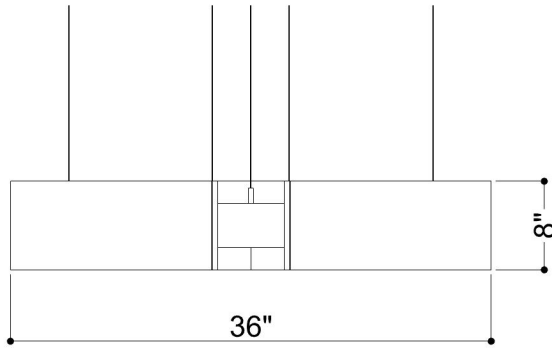

# CLOUDS FACETED 009

ID# CLD-FCT-009

③ PERSPECTIVE VIEW

① FRONT VIEW

② SIDE VIEW

CUSTOM SIZING AND THICKNESS AVAILABLE  
CUSTOM COLORS AND DESIGNS AVAILABLE  
MULTIPLE ATTACHMENT SYSTEM OPPORTUNITIES

CSI CREATIVE

PRODUCT: CLOUDS FACETED 009

SCALED AS NOTED

ALL DIMENSIONS + / -  $\frac{1}{16}$

DATE: 1/27/2022  
JOB #:

SHEET  
**1.1**  
OF 1.1