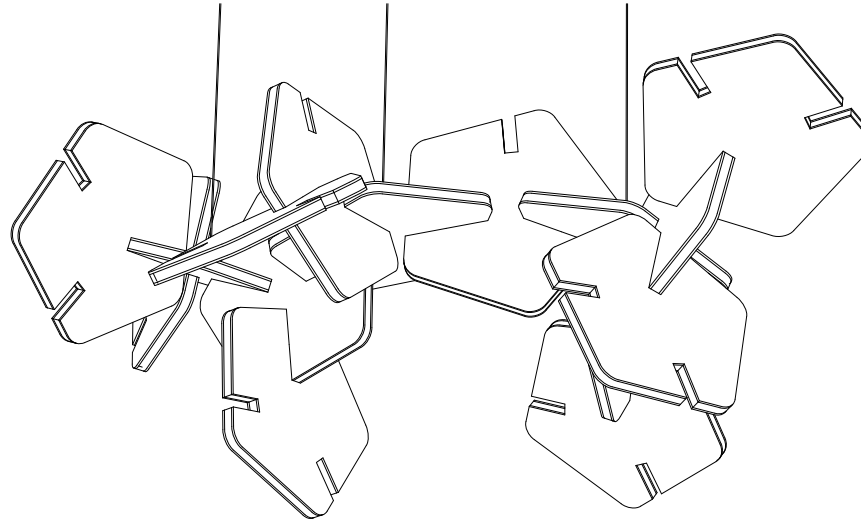

CLOUDS NOTCHED 004

ID# CLD-NCH-004

③ PERSPECTIVE VIEW

① FRONT VIEW

② SIDE VIEW

CUSTOM SIZING AND THICKNESS AVAILABLE
CUSTOM COLORS AND DESIGNS AVAILABLE
MULTIPLE ATTACHMENT SYSTEM OPPORTUNITIES

CSI CREATIVE

PRODUCT: NOTCHED CLOUD 003

SCALED AS NOTED

ALL DIMENSIONS + / - $\frac{1}{16}$

DATE: 12/10/2021
JOB # :

SHEET
1.1
OF 1.1