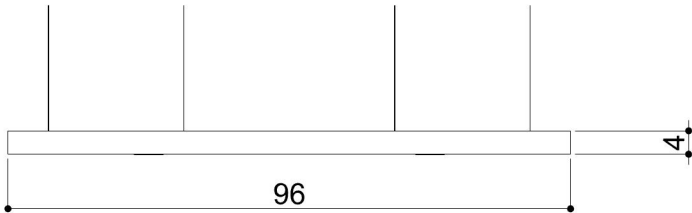

PROFILE FRAMED CLOUDS 002

ID# CLD-FRM-002

③ PERSPECTIVE VIEW

② BOTTOM VIEW

① FRONT VIEW

CUSTOM SIZING AND THICKNESS AVAILABLE
CUSTOM COLORS AND DESIGNS AVAILABLE
MULTIPLE ATTACHMENT SYSTEM OPPORTUNITIES

CSI CREATIVE

PRODUCT: PROFILE FRAMED CLOUDS 002

SCALED AS NOTED

ALL DIMENSIONS + / - $\frac{1}{16}$

DATE: 04/14/2022
JOB # :

SHEET
1.1
OF 1.1