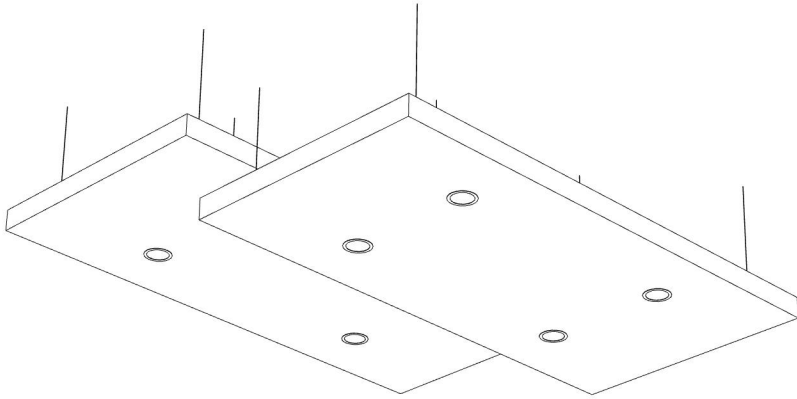

PROFILE FRAMED CLOUDS 002

ID# CLD-FRM-002

③ PERSPECTIVE VIEW

② BOTTOM VIEW

① FRONT VIEW

CUSTOM SIZING AND THICKNESS AVAILABLE
CUSTOM COLORS AND DESIGNS AVAILABLE
MULTIPLE ATTACHMENT SYSTEM OPPORTUNITIES

CSI CREATIVE

PRODUCT: PROFILE FRAMED CLOUDS 002

SCALED AS NOTED

ALL DIMENSIONS + / - $\frac{1}{16}$

DATE: 04/14/2022
JOB # :

SHEET
1.1
OF 1.1