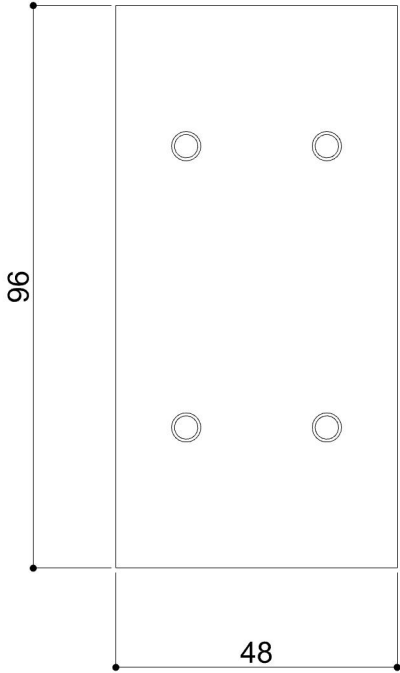

PROFILE FRAMED CLOUDS 002

ID# CLD-FRM-002

③ PERSPECTIVE VIEW

② BOTTOM VIEW

① FRONT VIEW

CUSTOM SIZING AND THICKNESS AVAILABLE
CUSTOM COLORS AND DESIGNS AVAILABLE
MULTIPLE ATTACHMENT SYSTEM OPPORTUNITIES

CSI CREATIVE

PRODUCT: PROFILE FRAMED CLOUDS 002

SCALED AS NOTED

ALL DIMENSIONS + / - $\frac{1}{16}$

DATE: 04/14/2022
JOB # :

SHEET
1.1
OF 1.1