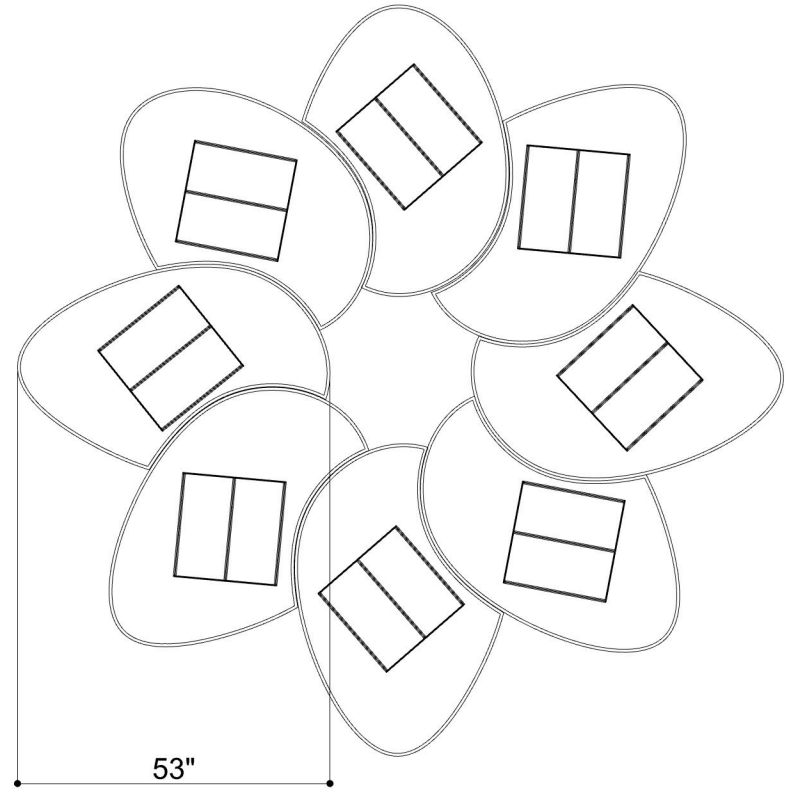

# PROFILE FRAMED CLOUDS 005

ID# CLD-FRM-005

③ PERSPECTIVE VIEW

① FRONT VIEW

② TOP VIEW

CUSTOM SIZING AND THICKNESS AVAILABLE  
CUSTOM COLORS AND DESIGNS AVAILABLE  
MULTIPLE ATTACHMENT SYSTEM OPPORTUNITIES

CSI CREATIVE

PRODUCT: PROFILE FRAMED CLOUDS 005

SCALED AS NOTED

ALL DIMENSIONS + / -  $\frac{1}{16}$

DATE: 04/14/2022  
JOB # :

SHEET  
**1.1**  
OF 1.1