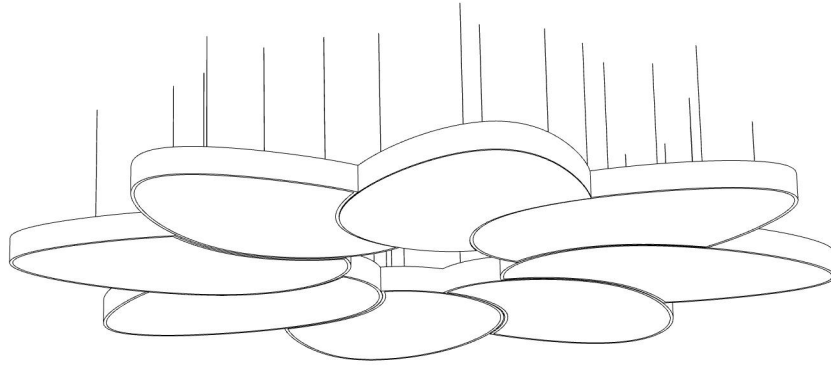

# PROFILE FRAMED CLOUDS 005

ID# CLD-FRM-005

③ PERSPECTIVE VIEW

① FRONT VIEW

② TOP VIEW

CUSTOM SIZING AND THICKNESS AVAILABLE  
CUSTOM COLORS AND DESIGNS AVAILABLE  
MULTIPLE ATTACHMENT SYSTEM OPPORTUNITIES

CSI CREATIVE

PRODUCT: PROFILE FRAMED CLOUDS 005

SCALED AS NOTED

ALL DIMENSIONS + / -  $\frac{1}{16}$

DATE: 04/14/2022  
JOB # :

SHEET  
**1.1**  
OF 1.1