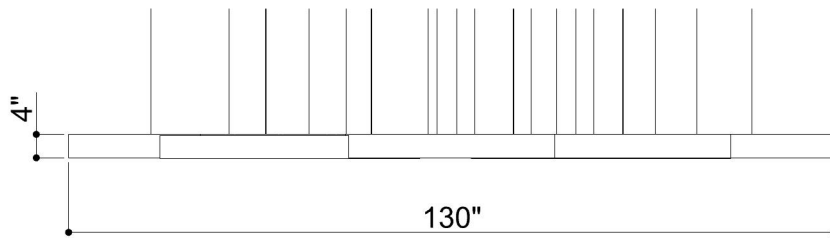

# PROFILE FRAMED CLOUDS 005

ID# CLD-FRM-005

③ PERSPECTIVE VIEW

① FRONT VIEW

② TOP VIEW

CUSTOM SIZING AND THICKNESS AVAILABLE  
CUSTOM COLORS AND DESIGNS AVAILABLE  
MULTIPLE ATTACHMENT SYSTEM OPPORTUNITIES

CSI CREATIVE

PRODUCT: PROFILE FRAMED CLOUDS 005

SCALED AS NOTED

ALL DIMENSIONS + / -  $\frac{1}{16}$

DATE: 04/14/2022  
JOB # :

SHEET  
**1.1**  
OF 1.1