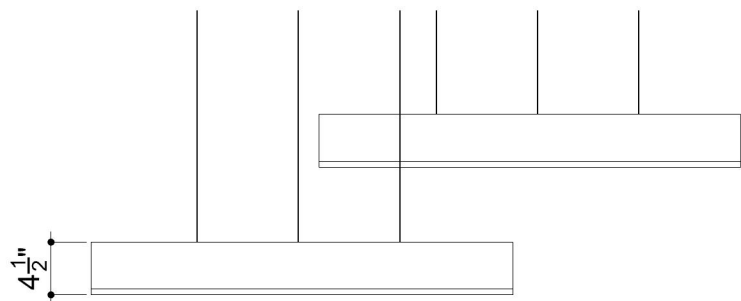

PROFILE FRAMED CLOUD 007

ID# CLD-FRM-007

① PERSPECTIVE VIEW

② FRONT VIEW

③ TOP VIEW

CUSTOM SIZING AND THICKNESS AVAILABLE
CUSTOM COLORS AND DESIGNS AVAILABLE
MULTIPLE ATTACHMENT SYSTEM OPPORTUNITIES

CSI CREATIVE

PROJECT:

SCALED AS NOTED
MATERIALS / COLORS

ALL DIMENSIONS + / - $\frac{1}{16}$

DATE:
JOB # :

SHEET
1.1
OF 1.1