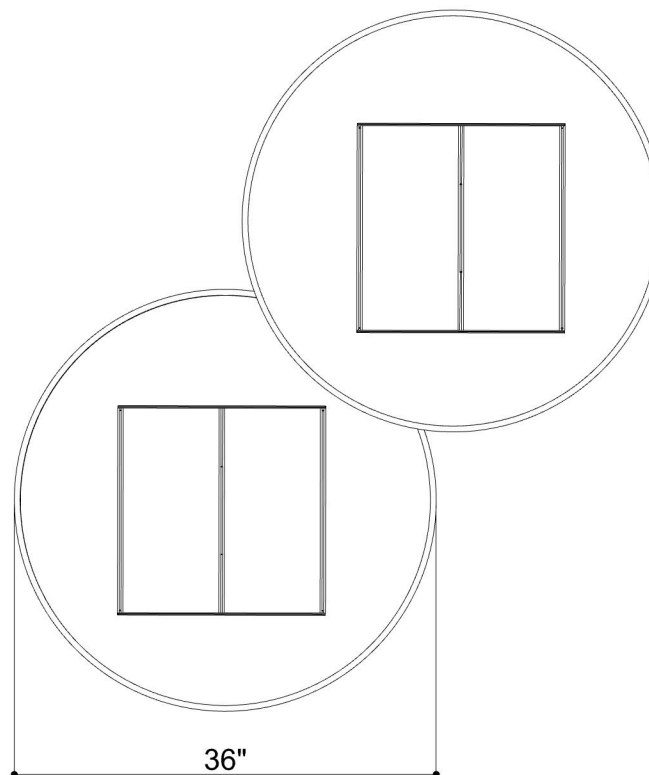

PROFILE FRAMED CLOUD 007

ID# CLD-FRM-007

① PERSPECTIVE VIEW

② FRONT VIEW

③ TOP VIEW

CUSTOM SIZING AND THICKNESS AVAILABLE
CUSTOM COLORS AND DESIGNS AVAILABLE
MULTIPLE ATTACHMENT SYSTEM OPPORTUNITIES

CSI CREATIVE

PROJECT:

SCALED AS NOTED
MATERIALS / COLORS

ALL DIMENSIONS + / - $\frac{1}{16}$

DATE:
JOB # :

SHEET
1.1
OF 1.1