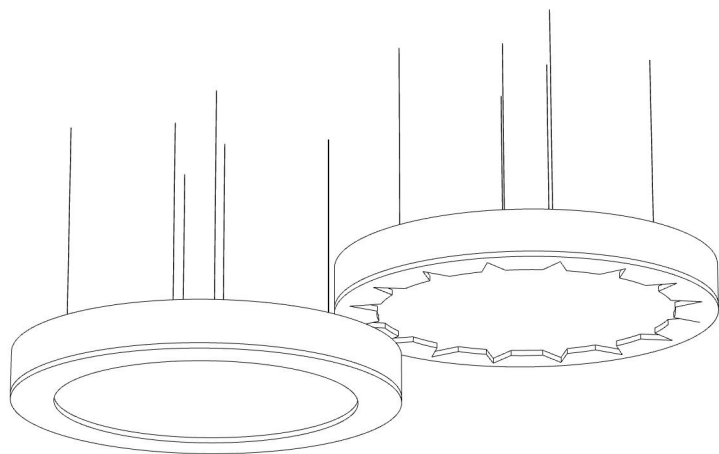

PROFILE FRAMED CLOUD 007

ID# CLD-FRM-007

① PERSPECTIVE VIEW

② FRONT VIEW

③ TOP VIEW

CUSTOM SIZING AND THICKNESS AVAILABLE
CUSTOM COLORS AND DESIGNS AVAILABLE
MULTIPLE ATTACHMENT SYSTEM OPPORTUNITIES

CSI CREATIVE

PROJECT:

SCALED AS NOTED
MATERIALS / COLORS

ALL DIMENSIONS + / - $\frac{1}{16}$

DATE:
JOB # :

SHEET
1.1
OF 1.1