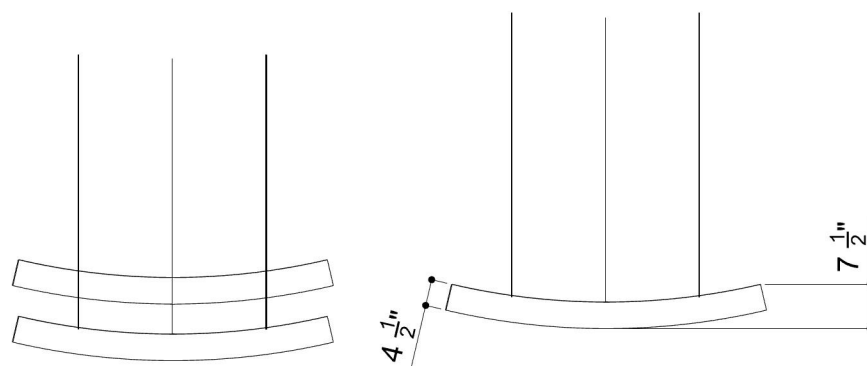

# PROFILE FRAMED CLOUD 010

ID# CLD-FRM-010

① PERSPECTIVE VIEW

② FRONT VIEW

③ SIDE VIEW

CUSTOM SIZING AND THICKNESS AVAILABLE  
CUSTOM COLORS AND DESIGNS AVAILABLE  
MULTIPLE ATTACHMENT SYSTEM OPPORTUNITIES

CSI CREATIVE

PROJECT: PROFILE FRAMED CLOUD 010

SCALED AS NOTED  
MATERIALS / COLORS

ALL DIMENSIONS + / -  $\frac{1}{16}$

DATE: 3/24/2022  
JOB # :

SHEET  
**1.1**  
OF 1.1