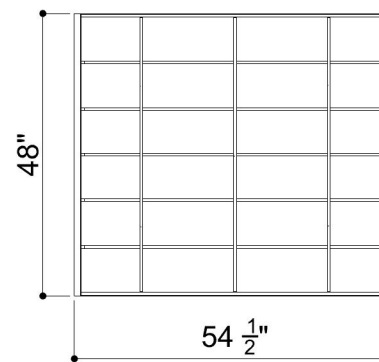

# PROFILE FRAMED CLOUD 010

ID# CLD-FRM-010

① PERSPECTIVE VIEW

② FRONT VIEW

③ SIDE VIEW

CUSTOM SIZING AND THICKNESS AVAILABLE  
CUSTOM COLORS AND DESIGNS AVAILABLE  
MULTIPLE ATTACHMENT SYSTEM OPPORTUNITIES

CSI CREATIVE

PROJECT: PROFILE FRAMED CLOUD 010

SCALED AS NOTED  
MATERIALS / COLORS

ALL DIMENSIONS + / -  $\frac{1}{16}$

DATE: 3/24/2022  
JOB # :

SHEET  
**1.1**  
OF 1.1