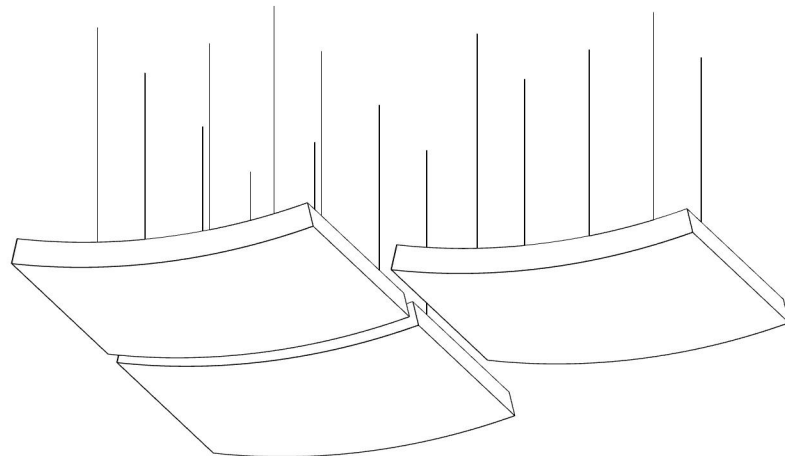

# PROFILE FRAMED CLOUD 010

ID# CLD-FRM-010

① PERSPECTIVE VIEW

② FRONT VIEW

③ SIDE VIEW

CUSTOM SIZING AND THICKNESS AVAILABLE  
CUSTOM COLORS AND DESIGNS AVAILABLE  
MULTIPLE ATTACHMENT SYSTEM OPPORTUNITIES

CSI CREATIVE

PROJECT: PROFILE FRAMED CLOUD 010

SCALED AS NOTED  
MATERIALS / COLORS

ALL DIMENSIONS + / -  $\frac{1}{16}$

DATE: 3/24/2022  
JOB # :

SHEET  
**1.1**  
OF 1.1