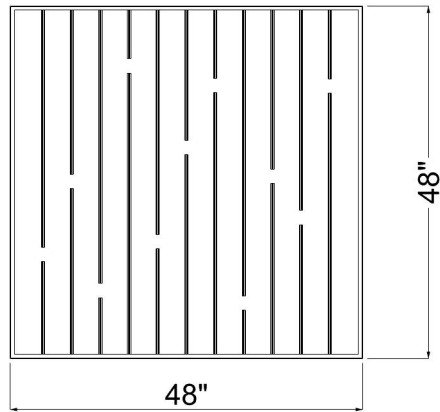

PROFILE FRAMED CLOUDS 013

ID# CLD-FRM-013

③ PERSPECTIVE VIEW

① FRONT VIEW

② SIDE VIEW

CUSTOM SIZING AND THICKNESS AVAILABLE
CUSTOM COLORS AND DESIGNS AVAILABLE
MULTIPLE ATTACHMENT SYSTEM OPPORTUNITIES

CSI CREATIVE

PRODUCT: PROFILE FRAMED CLOUDS 013

SCALED AS NOTED

ALL DIMENSIONS + / - $\frac{1}{16}$

DATE: 2/4/2022
JOB # :

SHEET
1.1
OF 1.1