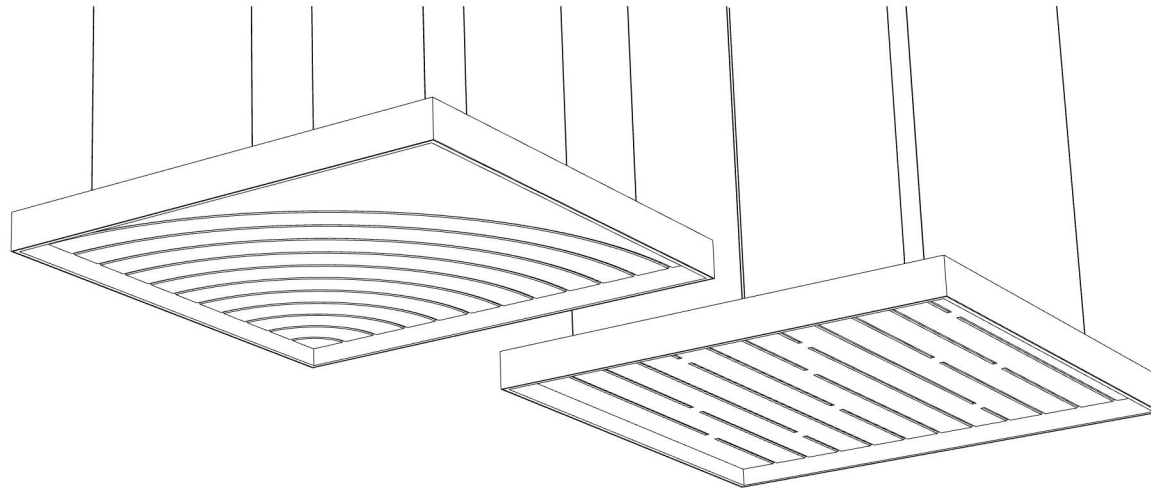

PROFILE FRAMED CLOUDS 013

ID# CLD-FRM-013

③ PERSPECTIVE VIEW

① FRONT VIEW

② SIDE VIEW

CUSTOM SIZING AND THICKNESS AVAILABLE
CUSTOM COLORS AND DESIGNS AVAILABLE
MULTIPLE ATTACHMENT SYSTEM OPPORTUNITIES

CSI CREATIVE

PRODUCT: PROFILE FRAMED CLOUDS 013

SCALED AS NOTED

ALL DIMENSIONS + / - $\frac{1}{16}$

DATE: 2/4/2022
JOB # :

SHEET
1.1
OF 1.1