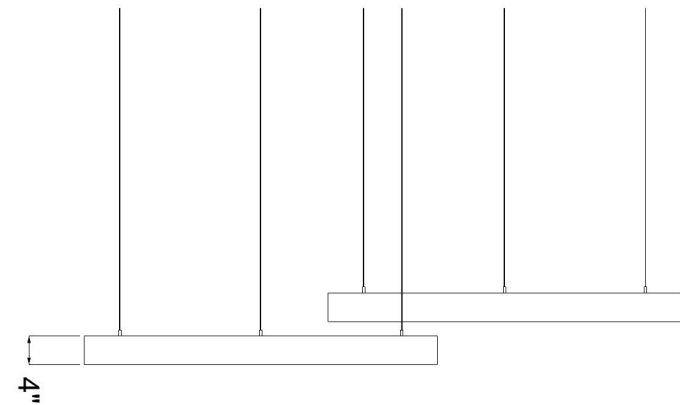

PROFILE FRAMED CLOUDS 013

ID# CLD-FRM-013

③ PERSPECTIVE VIEW

① FRONT VIEW

② SIDE VIEW

CUSTOM SIZING AND THICKNESS AVAILABLE
CUSTOM COLORS AND DESIGNS AVAILABLE
MULTIPLE ATTACHMENT SYSTEM OPPORTUNITIES

CSI CREATIVE

PRODUCT: PROFILE FRAMED CLOUDS 013

SCALED AS NOTED

ALL DIMENSIONS + / - $\frac{1}{16}$

DATE: 2/4/2022
JOB # :

SHEET
1.1
OF 1.1