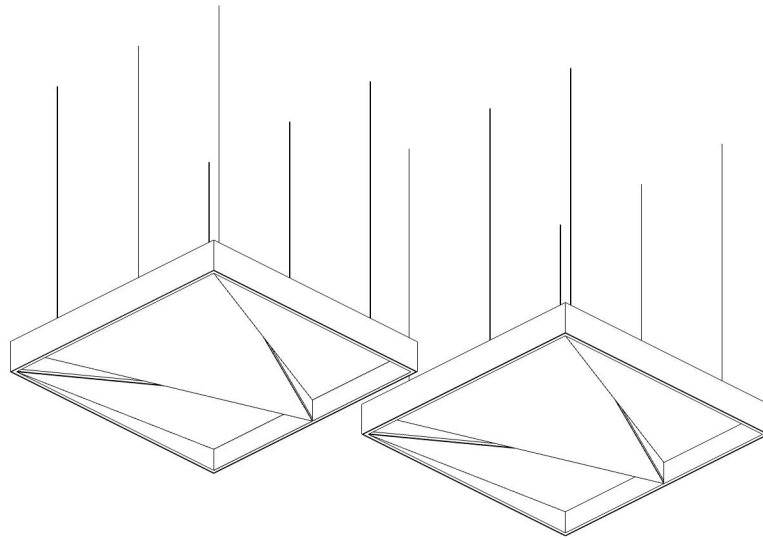

# PROFILE FRAMED CLOUDS 014

ID# CLD-FRM-014

① PERSPECTIVE VIEW

② FRONT VIEW

③ TOP VIEW

CUSTOM SIZING AND THICKNESS AVAILABLE  
CUSTOM COLORS AND DESIGNS AVAILABLE  
MULTIPLE ATTACHMENT SYSTEM OPPORTUNITIES

CSI CREATIVE

PROJECT: PROFILE FRAMED CLOUDS 014

SCALED AS NOTED  
MATERIALS / COLORS

ALL DIMENSIONS + / -  $\frac{1}{16}$

DATE: 03/24/2022  
JOB # :

SHEET  
**1.1**  
OF 1.1