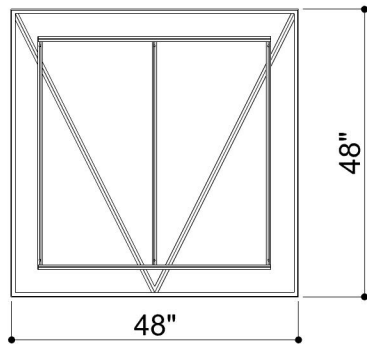

# PROFILE FRAMED CLOUDS 014

ID# CLD-FRM-014

① PERSPECTIVE VIEW

② FRONT VIEW

③ TOP VIEW

CUSTOM SIZING AND THICKNESS AVAILABLE  
CUSTOM COLORS AND DESIGNS AVAILABLE  
MULTIPLE ATTACHMENT SYSTEM OPPORTUNITIES

CSI CREATIVE

PROJECT: PROFILE FRAMED CLOUDS 014

SCALED AS NOTED  
MATERIALS / COLORS

ALL DIMENSIONS + / -  $\frac{1}{16}$

DATE: 03/24/2022  
JOB # :

SHEET  
**1.1**  
OF 1.1