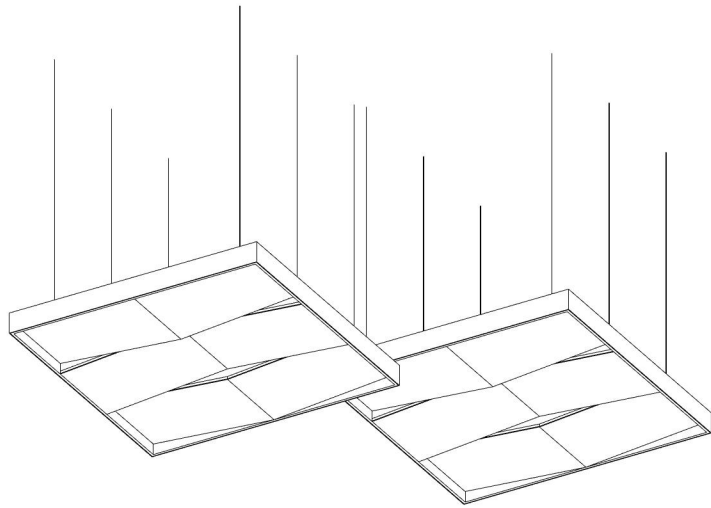

PROFILE FRAMED CLOUDS 015

ID# CLD-FRM-015

① PERSPECTIVE VIEW

② FRONT VIEW

③ TOP VIEW

CUSTOM SIZING AND THICKNESS AVAILABLE
CUSTOM COLORS AND DESIGNS AVAILABLE
MULTIPLE ATTACHMENT SYSTEM OPPORTUNITIES

CSI CREATIVE

PROJECT: PROFILE FRAMED CLOUDS 015

SCALED AS NOTED
MATERIALS / COLORS

ALL DIMENSIONS + / - $\frac{1}{16}$

DATE: 03/24/2022
JOB # :

SHEET
1.1
OF 1.1