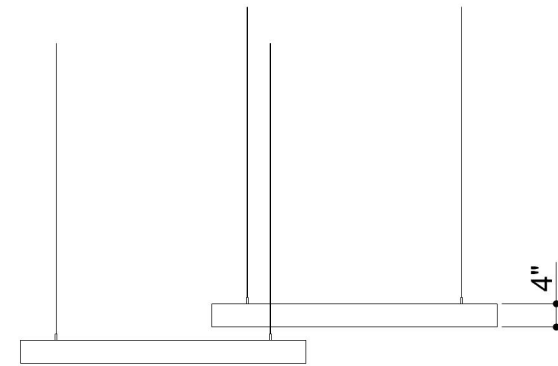

PROFILE FRAMED CLOUDS 015

ID# CLD-FRM-015

① PERSPECTIVE VIEW

② FRONT VIEW

③ TOP VIEW

CUSTOM SIZING AND THICKNESS AVAILABLE
CUSTOM COLORS AND DESIGNS AVAILABLE
MULTIPLE ATTACHMENT SYSTEM OPPORTUNITIES

CSI CREATIVE

PROJECT: PROFILE FRAMED CLOUDS 015

SCALED AS NOTED
MATERIALS / COLORS

ALL DIMENSIONS + / - $\frac{1}{16}$

DATE: 03/24/2022
JOB # :

SHEET
1.1
OF 1.1