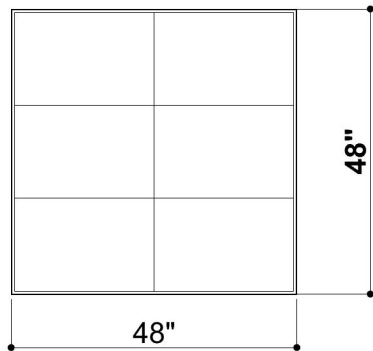

PROFILE FRAMED CLOUDS 015

ID# CLD-FRM-015

① PERSPECTIVE VIEW

② FRONT VIEW

③ TOP VIEW

CUSTOM SIZING AND THICKNESS AVAILABLE
CUSTOM COLORS AND DESIGNS AVAILABLE
MULTIPLE ATTACHMENT SYSTEM OPPORTUNITIES

CSI CREATIVE

PROJECT: PROFILE FRAMED CLOUDS 015

SCALED AS NOTED
MATERIALS / COLORS

ALL DIMENSIONS + / - $\frac{1}{16}$

DATE: 03/24/2022
JOB # :

SHEET
1.1
OF 1.1