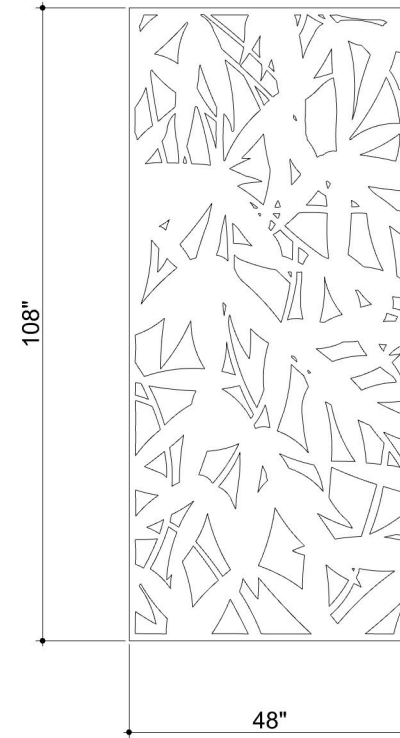

STACKED CLOUDS 001

ID# CLD-STK-001

③ PERSPECTIVE VIEW

① FRONT VIEW

② BOTTOM VIEW

CUSTOM SIZING AND THICKNESS AVAILABLE
CUSTOM COLORS AND DESIGNS AVAILABLE
MULTIPLE ATTACHMENT SYSTEM OPPORTUNITIES

CSI CREATIVE

PRODUCT: STACKED CLOUDS 001

SCALED AS NOTED

ALL DIMENSIONS + / - $\frac{1}{16}$

DATE: 04/14/2022
JOB # :

SHEET
1.1
OF 1.1