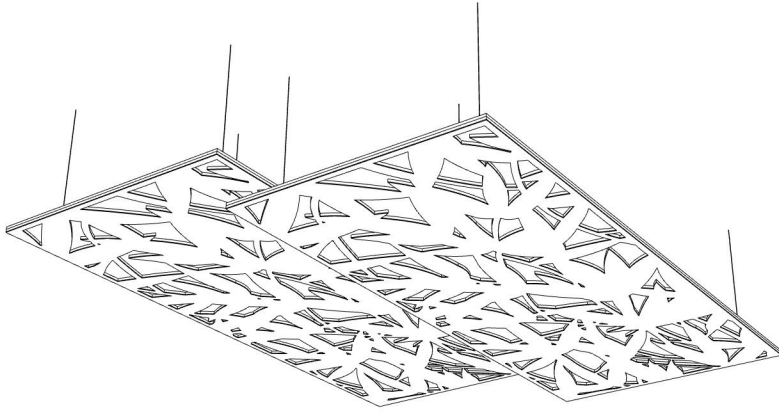

STACKED CLOUDS 001

ID# CLD-STK-001

③ PERSPECTIVE VIEW

① FRONT VIEW

② BOTTOM VIEW

CUSTOM SIZING AND THICKNESS AVAILABLE
CUSTOM COLORS AND DESIGNS AVAILABLE
MULTIPLE ATTACHMENT SYSTEM OPPORTUNITIES

CSI CREATIVE

PRODUCT: STACKED CLOUDS 001

SCALED AS NOTED

ALL DIMENSIONS + / - $\frac{1}{16}$

DATE: 04/14/2022
JOB # :

SHEET
1.1
OF 1.1