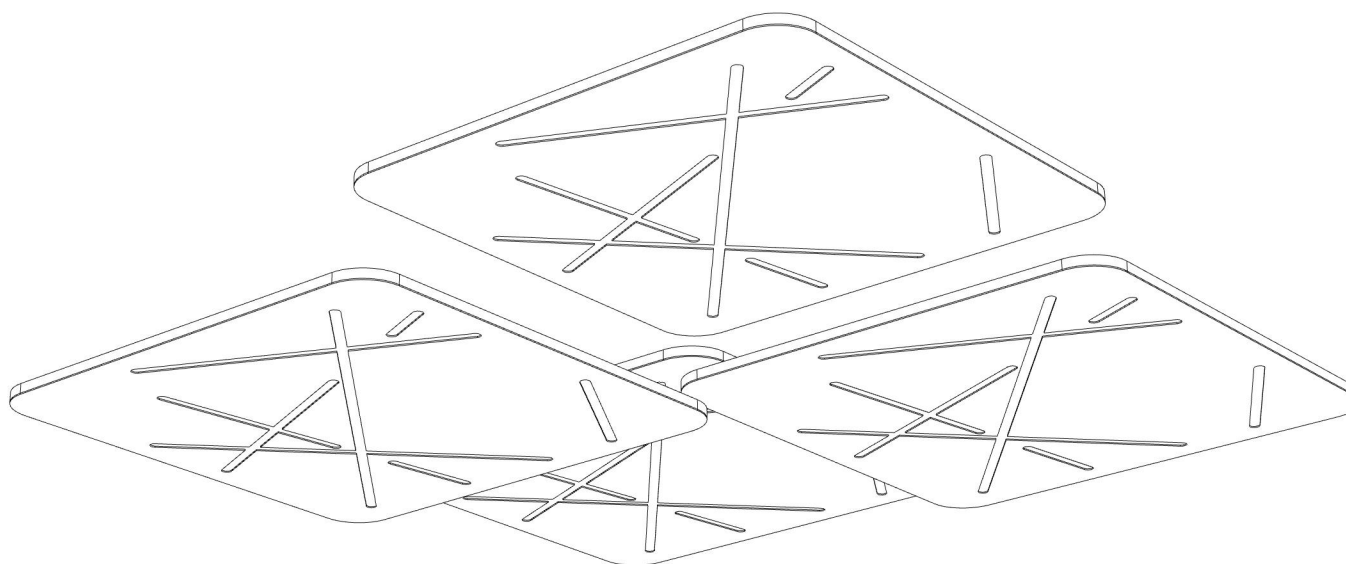

CLOUDS STACKED 002

ID# CLD-STK-002

① PERSPECTIVE VIEW

② PLAN VIEW

③ SIDE VIEW

CUSTOM SIZING AND THICKNESS AVAILABLE
CUSTOM COLORS AND DESIGNS AVAILABLE
MULTIPLE ATTACHMENT SYSTEM OPPORTUNITIES

CSI CREATIVE

PROJECT: CLOUDS STACKED 002

SCALED AS NOTED
MATERIALS / COLORS

ALL DIMENSIONS + / - $\frac{1}{16}$

DATE: 04/15/2022
JOB # :

SHEET
1.1
OF 1.1