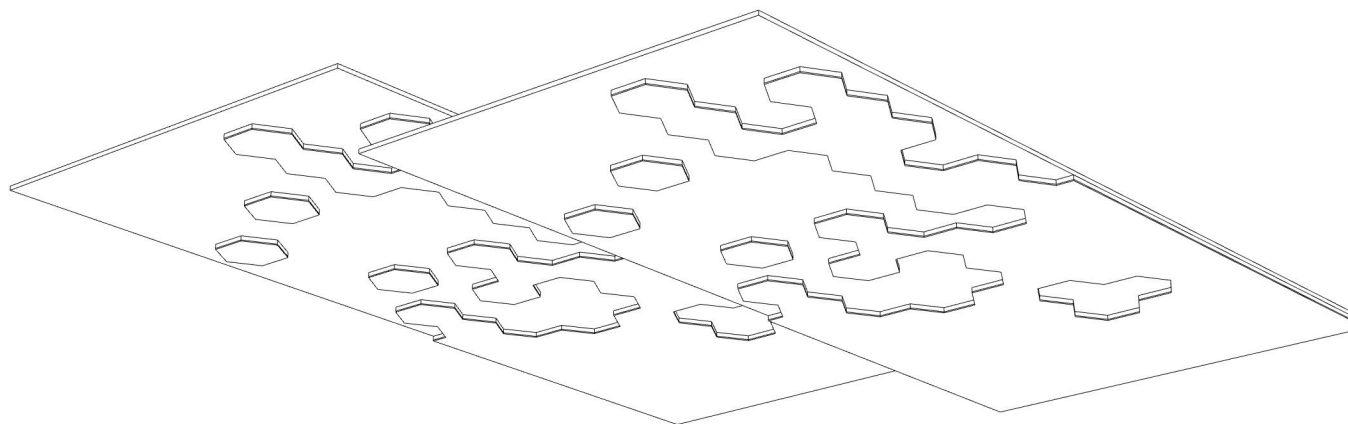

# CLOUDS STACKED 003

ID# CLD-STK-003

① PERSPECTIVE VIEW

② FRONT VIEW

③ SIDE VIEW

CUSTOM SIZING AND THICKNESS AVAILABLE  
CUSTOM COLORS AND DESIGNS AVAILABLE  
MULTIPLE ATTACHMENT SYSTEM OPPORTUNITIES

CSI CREATIVE

PROJECT: CLOUDS STACKED 003

SCALED AS NOTED  
MATERIALS / COLORS

ALL DIMENSIONS + / -  $\frac{1}{16}$

DATE: 04/15/2022  
JOB # :

SHEET  
**1.1**  
OF 1.1