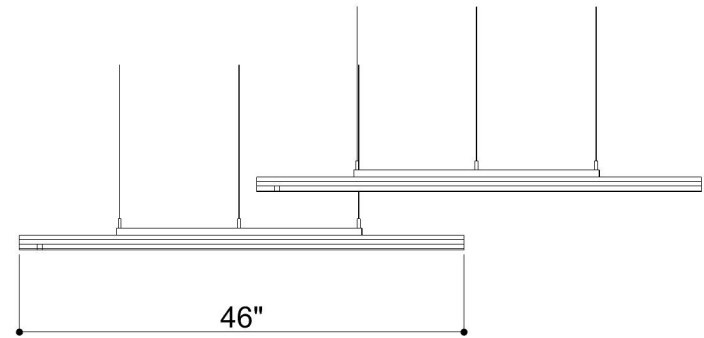

CLOUDS STACKED 006

ID# CLD-STK-006

③ PERSPECTIVE VIEW

① FRONT VIEW

② SIDE VIEW

CUSTOM SIZING AND THICKNESS AVAILABLE
CUSTOM COLORS AND DESIGNS AVAILABLE
MULTIPLE ATTACHMENT SYSTEM OPPORTUNITIES

CSI CREATIVE

PRODUCT: CLOUDS STACKED 006

SCALED AS NOTED

ALL DIMENSIONS + / - $\frac{1}{16}$

DATE: 04/14/2022
JOB # :

SHEET
1.1
OF 1.1