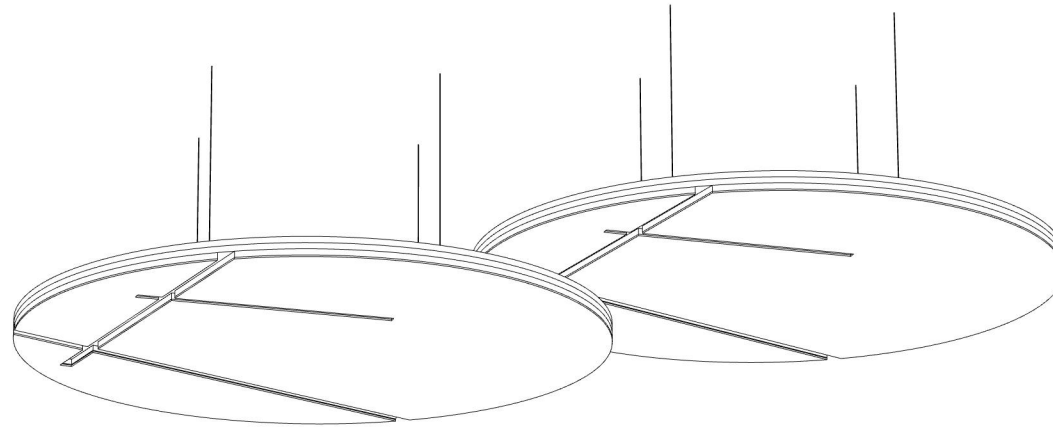

CLOUDS STACKED 006

ID# CLD-STK-006

③ PERSPECTIVE VIEW

① FRONT VIEW

② SIDE VIEW

CUSTOM SIZING AND THICKNESS AVAILABLE
CUSTOM COLORS AND DESIGNS AVAILABLE
MULTIPLE ATTACHMENT SYSTEM OPPORTUNITIES

CSI CREATIVE

PRODUCT: CLOUDS STACKED 006

SCALED AS NOTED

ALL DIMENSIONS + / - $\frac{1}{16}$

DATE: 04/14/2022
JOB # :

SHEET
1.1
OF 1.1