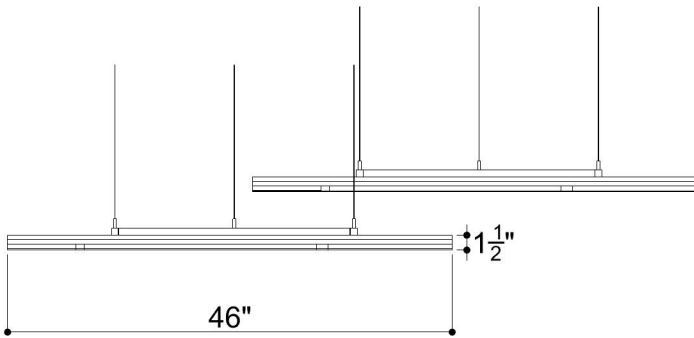

CLOUDS STACKED 006

ID# CLD-STK-006

③ PERSPECTIVE VIEW

① FRONT VIEW

② SIDE VIEW

CUSTOM SIZING AND THICKNESS AVAILABLE
CUSTOM COLORS AND DESIGNS AVAILABLE
MULTIPLE ATTACHMENT SYSTEM OPPORTUNITIES

CSI CREATIVE

PRODUCT: CLOUDS STACKED 006

SCALED AS NOTED

ALL DIMENSIONS + / - $\frac{1}{16}$

DATE: 04/14/2022
JOB # :

SHEET
1.1
OF 1.1