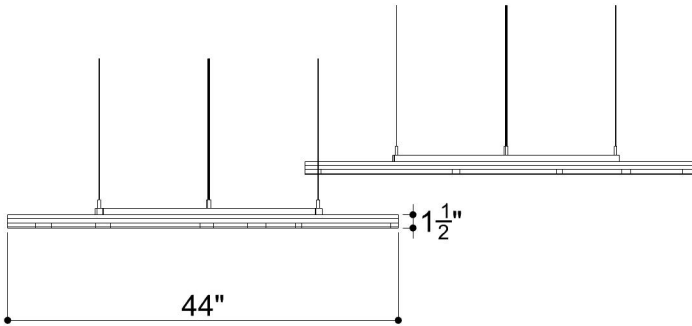

CLOUDS STACKED 007

ID# CLD-STK-007

③ PERSPECTIVE VIEW

① FRONT VIEW

② SIDE VIEW

CUSTOM SIZING AND THICKNESS AVAILABLE
CUSTOM COLORS AND DESIGNS AVAILABLE
MULTIPLE ATTACHMENT SYSTEM OPPORTUNITIES

CSI CREATIVE

PRODUCT: CLOUDS STACKED 007

SCALED AS NOTED

ALL DIMENSIONS + / - $\frac{1}{16}$

DATE: 04/14/2022
JOB # :

SHEET
1.1
OF 1.1