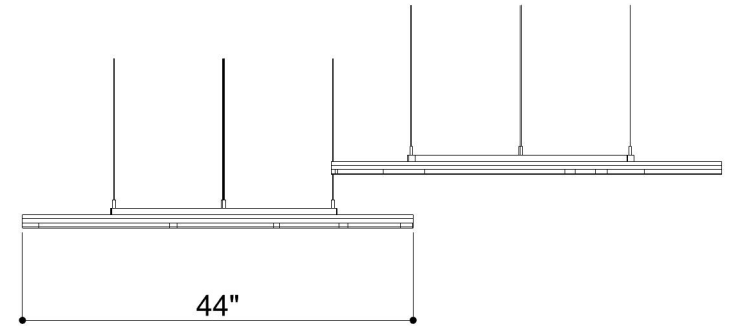

CLOUDS STACKED 007

ID# CLD-STK-007

③ PERSPECTIVE VIEW

① FRONT VIEW

② SIDE VIEW

CUSTOM SIZING AND THICKNESS AVAILABLE
CUSTOM COLORS AND DESIGNS AVAILABLE
MULTIPLE ATTACHMENT SYSTEM OPPORTUNITIES

CSI CREATIVE

PRODUCT: CLOUDS STACKED 007

SCALED AS NOTED

ALL DIMENSIONS + / - $\frac{1}{16}$

DATE: 04/14/2022
JOB # :

SHEET
1.1
OF 1.1