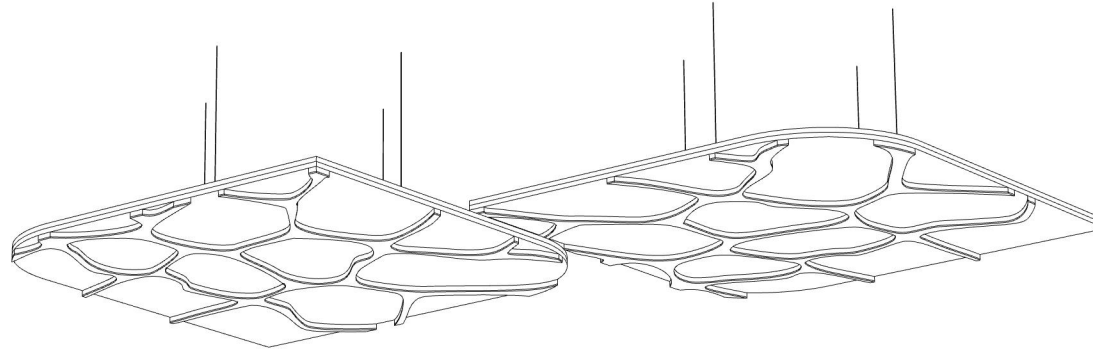

CLOUDS STACKED 007

ID# CLD-STK-007

③ PERSPECTIVE VIEW

① FRONT VIEW

② SIDE VIEW

CUSTOM SIZING AND THICKNESS AVAILABLE
CUSTOM COLORS AND DESIGNS AVAILABLE
MULTIPLE ATTACHMENT SYSTEM OPPORTUNITIES

CSI CREATIVE

PRODUCT: CLOUDS STACKED 007

SCALED AS NOTED

ALL DIMENSIONS + / - $\frac{1}{16}$

DATE: 04/14/2022
JOB # :

SHEET
1.1
OF 1.1