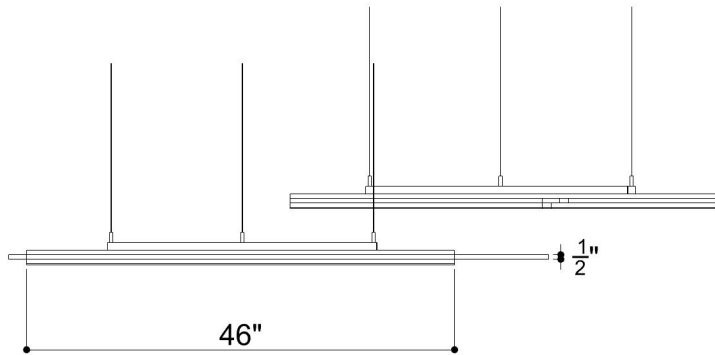

# CLOUDS STACKED 009

ID# CLD-STK-009

③ PERSPECTIVE VIEW

① FRONT VIEW

② SIDE VIEW

CUSTOM SIZING AND THICKNESS AVAILABLE  
CUSTOM COLORS AND DESIGNS AVAILABLE  
MULTIPLE ATTACHMENT SYSTEM OPPORTUNITIES

CSI CREATIVE

PRODUCT: CLOUDS STACKED 009

SCALED AS NOTED

ALL DIMENSIONS + / -  $\frac{1}{16}$

DATE: 04/15/2022  
JOB # :

SHEET  
**1.1**  
OF 1.1