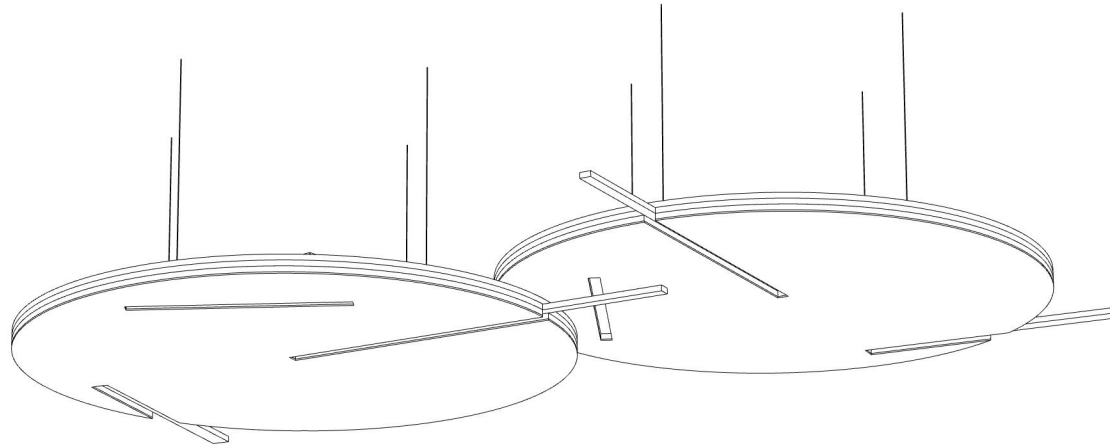

# CLOUDS STACKED 009

ID# CLD-STK-009

③ PERSPECTIVE VIEW

① FRONT VIEW

② SIDE VIEW

CUSTOM SIZING AND THICKNESS AVAILABLE  
CUSTOM COLORS AND DESIGNS AVAILABLE  
MULTIPLE ATTACHMENT SYSTEM OPPORTUNITIES

CSI CREATIVE

PRODUCT: CLOUDS STACKED 009

SCALED AS NOTED

ALL DIMENSIONS + / -  $\frac{1}{16}$

DATE: 04/15/2022  
JOB # :

SHEET  
**1.1**  
OF 1.1