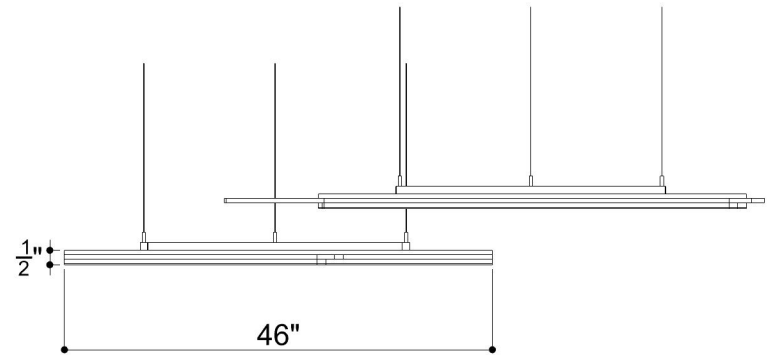

# CLOUDS STACKED 009

ID# CLD-STK-009

③ PERSPECTIVE VIEW

① FRONT VIEW

② SIDE VIEW

CUSTOM SIZING AND THICKNESS AVAILABLE  
CUSTOM COLORS AND DESIGNS AVAILABLE  
MULTIPLE ATTACHMENT SYSTEM OPPORTUNITIES

CSI CREATIVE

PRODUCT: CLOUDS STACKED 009

SCALED AS NOTED

ALL DIMENSIONS + / -  $\frac{1}{16}$

DATE: 04/15/2022  
JOB # :

SHEET  
**1.1**  
OF 1.1