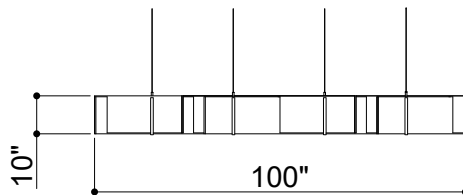

CLOUDS WAFFLE SLANTED 002

ID# CLD-WSL-002

③ PERSPECTIVE VIEW

① FRONT VIEW

② BOTTOM FACE VIEW

CUSTOM SIZING AND THICKNESS AVAILABLE
CUSTOM COLORS AND DESIGNS AVAILABLE
MULTIPLE ATTACHMENT SYSTEM OPPORTUNITIES

CSI CREATIVE

PRODUCT: CLOUDS WAFFLE SLANTED 002

SCALED AS NOTED

ALL DIMENSIONS + / - $\frac{1}{16}$

DATE: 12/08/2021
JOB # :

SHEET
1.1
OF 1.1