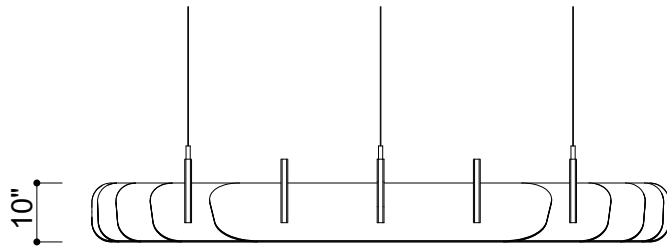

# WAFFLE SLANTED CLOUDS 004

ID# CLD-WSL-004

③ PERSPECTIVE VIEW

① FRONT VIEW

② TOP VIEW

CUSTOM SIZING AND THICKNESS AVAILABLE  
CUSTOM COLORS AND DESIGNS AVAILABLE  
MULTIPLE ATTACHMENT SYSTEM OPPORTUNITIES

CSI CREATIVE

PRODUCT: WAFFLE SLANTED CLOUDS 004

SCALED AS NOTED

ALL DIMENSIONS + / -  $\frac{1}{16}$

DATE: 10/10/2021  
JOB # :

SHEET  
**1.1**  
OF 1.1