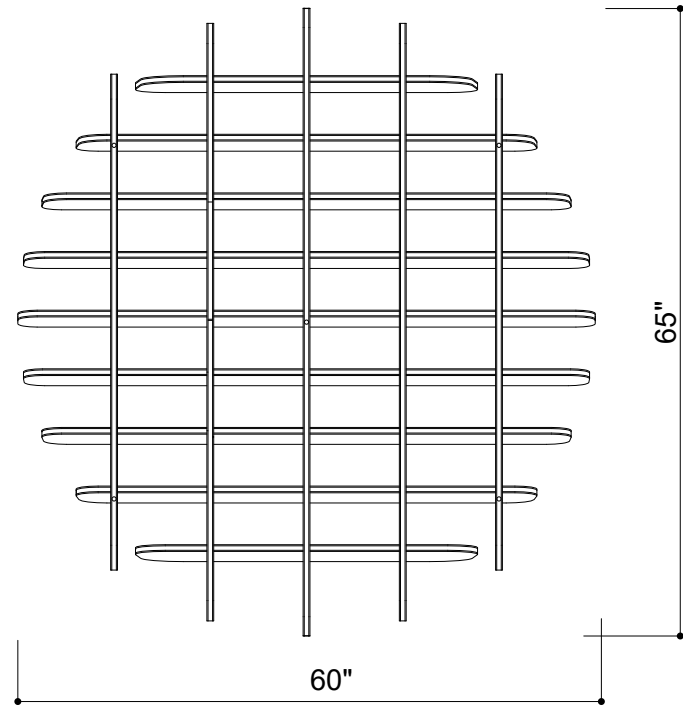

# WAFFLE SLANTED CLOUDS 004

ID# CLD-WSL-004

③ PERSPECTIVE VIEW

① FRONT VIEW

② TOP VIEW

CUSTOM SIZING AND THICKNESS AVAILABLE  
CUSTOM COLORS AND DESIGNS AVAILABLE  
MULTIPLE ATTACHMENT SYSTEM OPPORTUNITIES

CSI CREATIVE

PRODUCT: WAFFLE SLANTED CLOUDS 004

SCALED AS NOTED

ALL DIMENSIONS + / -  $\frac{1}{16}$

DATE: 10/10/2021  
JOB # :

SHEET  
**1.1**  
OF 1.1