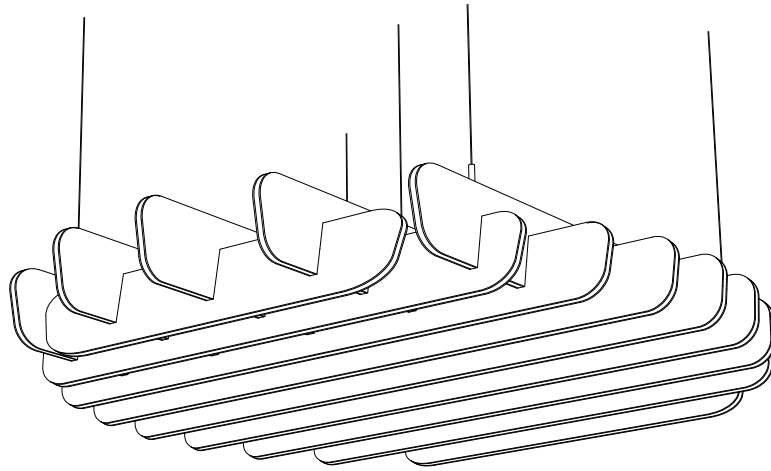

# WAFFLE SLANTED CLOUDS 004

ID# CLD-WSL-004

③ PERSPECTIVE VIEW

① FRONT VIEW

② TOP VIEW

CUSTOM SIZING AND THICKNESS AVAILABLE  
CUSTOM COLORS AND DESIGNS AVAILABLE  
MULTIPLE ATTACHMENT SYSTEM OPPORTUNITIES

CSI CREATIVE

PRODUCT: WAFFLE SLANTED CLOUDS 004

SCALED AS NOTED

ALL DIMENSIONS + / -  $\frac{1}{16}$

DATE: 10/10/2021  
JOB # :

SHEET  
**1.1**  
OF 1.1