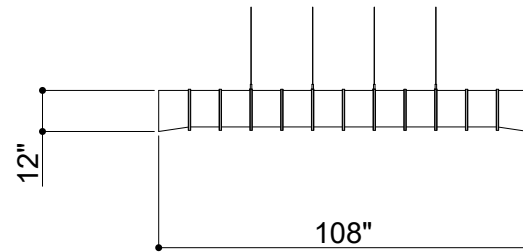

# CLOUDS WAFFLE 006

ID# CLD-WFL-006

③ PERSPECTIVE VIEW

① BOTTOM FACE

② SIDE VIEW

CUSTOM SIZING AND THICKNESS AVAILABLE  
CUSTOM COLORS AND DESIGNS AVAILABLE  
MULTIPLE ATTACHMENT SYSTEM OPPORTUNITIES

CSI CREATIVE

PRODUCT:

SCALED AS NOTED

ALL DIMENSIONS + / -  $\frac{1}{16}$

DATE: 10/27/2021  
JOB # :

SHEET  
**1.1**  
OF 1.1