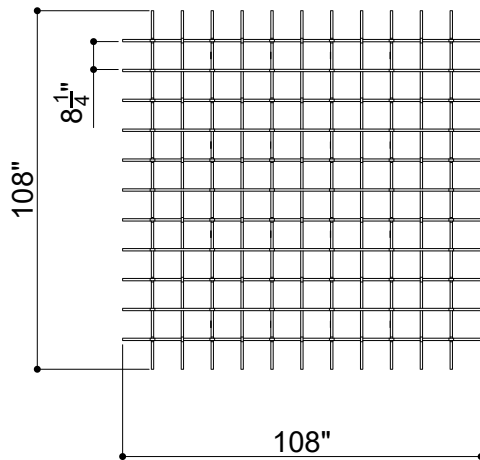

CLOUDS WAFFLE 008

ID# CLD-WFL-008

③ PERSPECTIVE VIEW

① BOTTOM FACE

② SIDE VIEW

CUSTOM SIZING AND THICKNESS AVAILABLE
CUSTOM COLORS AND DESIGNS AVAILABLE
MULTIPLE ATTACHMENT SYSTEM OPPORTUNITIES

CSI CREATIVE

PRODUCT:

SCALED AS NOTED

ALL DIMENSIONS + / - $\frac{1}{16}$

DATE: 10/27/2021
JOB # :

SHEET
1.1
OF 1.1