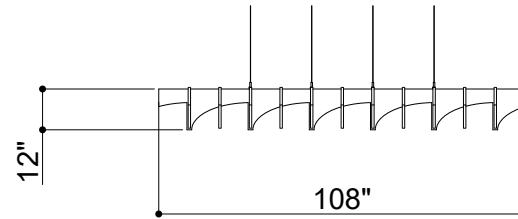

CLOUDS WAFFLE 008

ID# CLD-WFL-008

③ PERSPECTIVE VIEW

① BOTTOM FACE

② SIDE VIEW

CUSTOM SIZING AND THICKNESS AVAILABLE
CUSTOM COLORS AND DESIGNS AVAILABLE
MULTIPLE ATTACHMENT SYSTEM OPPORTUNITIES

CSI CREATIVE

PRODUCT:

SCALED AS NOTED

ALL DIMENSIONS + / - $\frac{1}{16}$

DATE: 10/27/2021
JOB # :

SHEET
1.1
OF 1.1