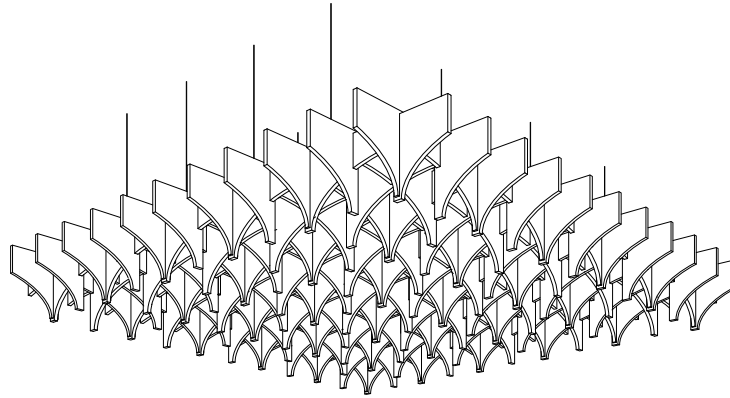

CLOUDS WAFFLE 008

ID# CLD-WFL-008

③ PERSPECTIVE VIEW

① BOTTOM FACE

② SIDE VIEW

CUSTOM SIZING AND THICKNESS AVAILABLE
CUSTOM COLORS AND DESIGNS AVAILABLE
MULTIPLE ATTACHMENT SYSTEM OPPORTUNITIES

CSI CREATIVE

PRODUCT:

SCALED AS NOTED

ALL DIMENSIONS + / - $\frac{1}{16}$

DATE: 10/27/2021
JOB # :

SHEET
1.1
OF 1.1