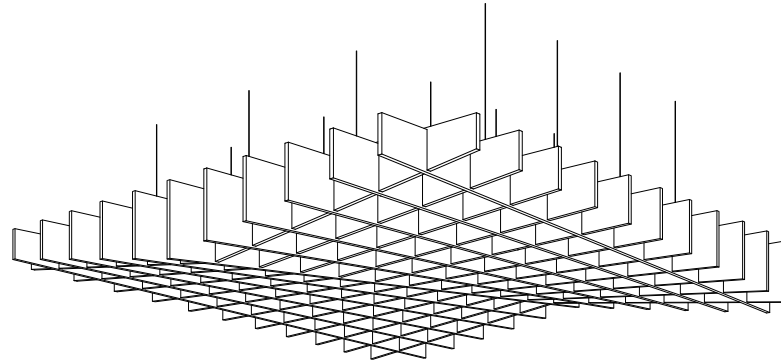

CLOUDS WAFFLE 009

ID# CLD-WFL-009

③ PERSPECTIVE VIEW

① BOTTOM FACE

② SIDE VIEW

CUSTOM SIZING AND THICKNESS AVAILABLE
CUSTOM COLORS AND DESIGNS AVAILABLE
MULTIPLE ATTACHMENT SYSTEM OPPORTUNITIES

CSI CREATIVE

PRODUCT:

SCALED AS NOTED

ALL DIMENSIONS + / - $\frac{1}{16}$

DATE: 10/27/2021
JOB # :

SHEET
1.1
OF 1.1