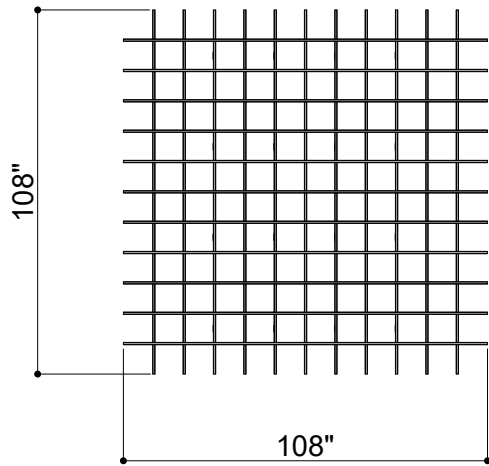

CLOUDS WAFFLE 009

ID# CLD-WFL-009

③ PERSPECTIVE VIEW

① BOTTOM FACE

② SIDE VIEW

CUSTOM SIZING AND THICKNESS AVAILABLE
CUSTOM COLORS AND DESIGNS AVAILABLE
MULTIPLE ATTACHMENT SYSTEM OPPORTUNITIES

CSI CREATIVE

PRODUCT:

SCALED AS NOTED

ALL DIMENSIONS + / - $\frac{1}{16}$

DATE: 10/27/2021
JOB # :

SHEET
1.1
OF 1.1