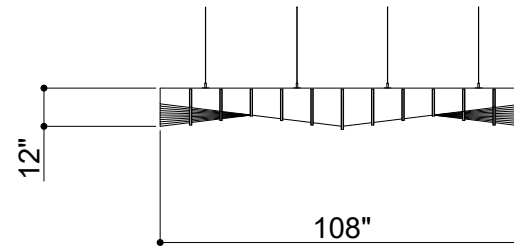

CLOUDS WAFFLE 009

ID# CLD-WFL-009

③ PERSPECTIVE VIEW

① BOTTOM FACE

② SIDE VIEW

CUSTOM SIZING AND THICKNESS AVAILABLE
CUSTOM COLORS AND DESIGNS AVAILABLE
MULTIPLE ATTACHMENT SYSTEM OPPORTUNITIES

CSI CREATIVE

PRODUCT:

SCALED AS NOTED

ALL DIMENSIONS + / - $\frac{1}{16}$

DATE: 10/27/2021
JOB # :

SHEET
1.1
OF 1.1