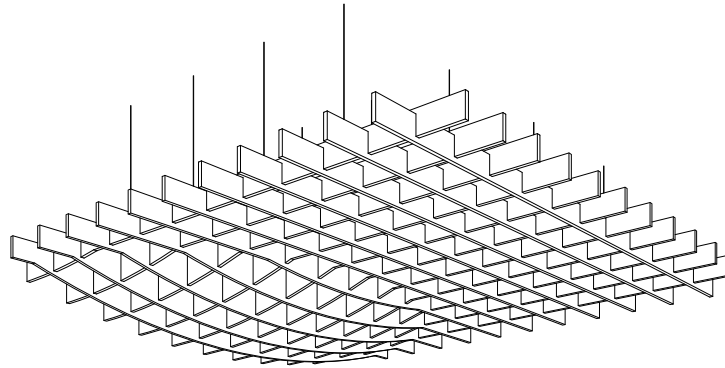

CLOUDS WAFFLE 012

ID# CLD-WFL-012

③ PERSPECTIVE VIEW

① BOTTOM FACE

② SIDE VIEW

CUSTOM SIZING AND THICKNESS AVAILABLE
CUSTOM COLORS AND DESIGNS AVAILABLE
MULTIPLE ATTACHMENT SYSTEM OPPORTUNITIES

CSI CREATIVE

PRODUCT:

SCALED AS NOTED

ALL DIMENSIONS + / - $\frac{1}{16}$

DATE: 10/27/2021
JOB # :

SHEET
1.1
OF 1.1