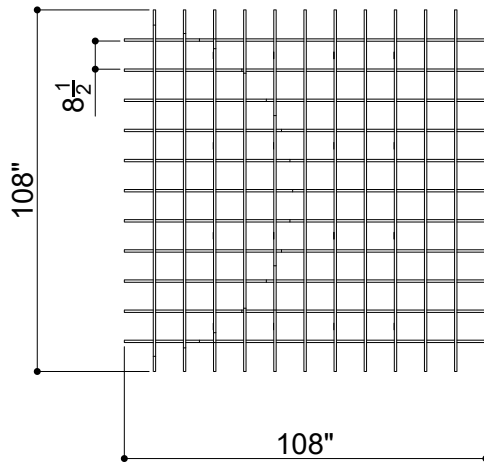

CLOUDS WAFFLE 012

ID# CLD-WFL-012

③ PERSPECTIVE VIEW

① BOTTOM FACE

② SIDE VIEW

CUSTOM SIZING AND THICKNESS AVAILABLE
CUSTOM COLORS AND DESIGNS AVAILABLE
MULTIPLE ATTACHMENT SYSTEM OPPORTUNITIES

CSI CREATIVE

PRODUCT:

SCALED AS NOTED

ALL DIMENSIONS + / - $\frac{1}{16}$

DATE: 10/27/2021
JOB # :

SHEET
1.1
OF 1.1