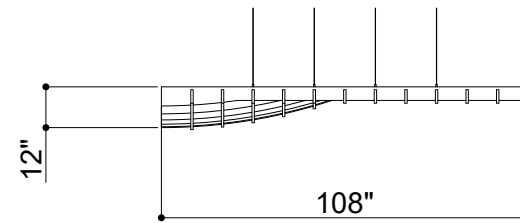

CLOUDS WAFFLE 012

ID# CLD-WFL-012

③ PERSPECTIVE VIEW

① BOTTOM FACE

② SIDE VIEW

CUSTOM SIZING AND THICKNESS AVAILABLE
CUSTOM COLORS AND DESIGNS AVAILABLE
MULTIPLE ATTACHMENT SYSTEM OPPORTUNITIES

CSI CREATIVE

PRODUCT:

SCALED AS NOTED

ALL DIMENSIONS + / - $\frac{1}{16}$

DATE: 10/27/2021
JOB # :

SHEET
1.1
OF 1.1