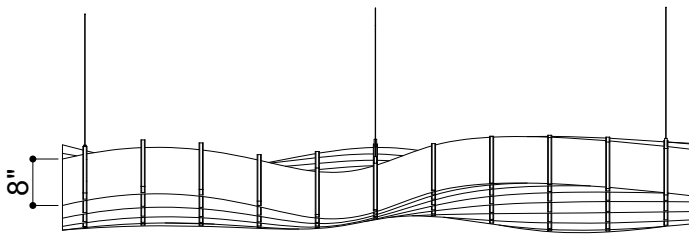

WAFFLE CLOUDS 013

ID# CLD-WFL-013

③ PERSPECTIVE VIEW

② TOP VIEW

① FRONT VIEW

CUSTOM SIZING AND THICKNESS AVAILABLE
CUSTOM COLORS AND DESIGNS AVAILABLE
MULTIPLE ATTACHMENT SYSTEM OPPORTUNITIES

CSI CREATIVE

PRODUCT: WAFFLE CLOUDS 013

SCALED AS NOTED

ALL DIMENSIONS + / - $\frac{1}{16}$

DATE: 10/10/2021
JOB # :

SHEET
1.1
OF 1.1