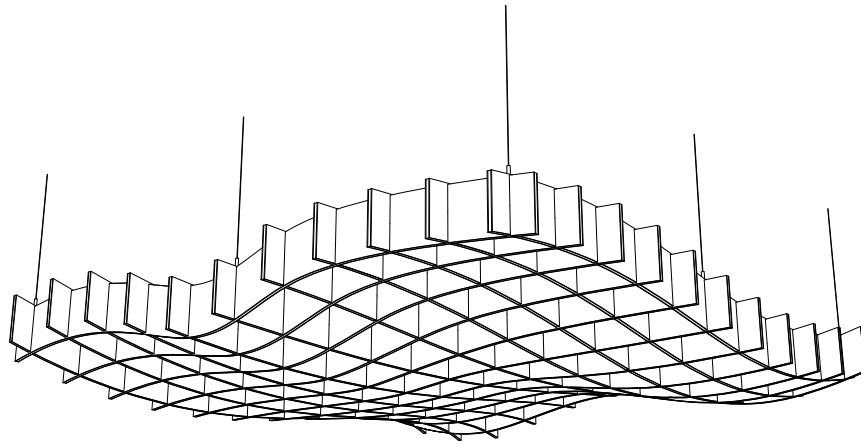

WAFFLE CLOUDS 013

ID# CLD-WFL-013

③ PERSPECTIVE VIEW

② TOP VIEW

① FRONT VIEW

CUSTOM SIZING AND THICKNESS AVAILABLE
CUSTOM COLORS AND DESIGNS AVAILABLE
MULTIPLE ATTACHMENT SYSTEM OPPORTUNITIES

CSI CREATIVE

PRODUCT: WAFFLE CLOUDS 013

SCALED AS NOTED

ALL DIMENSIONS + / - $\frac{1}{16}$

DATE: 10/10/2021
JOB # :

SHEET
1.1
OF 1.1