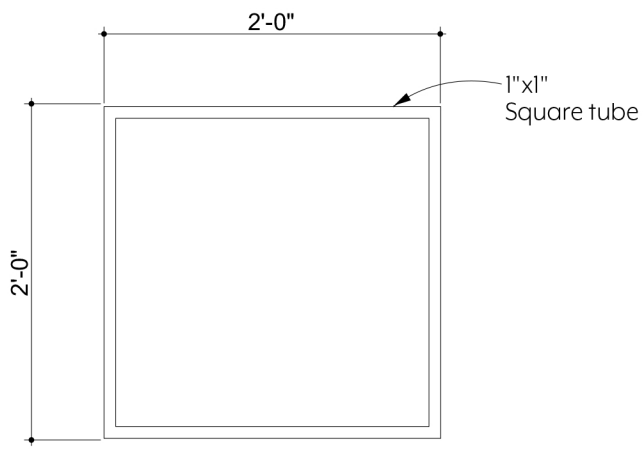

② TOP VIEW

③ DETAIL A

① FRONT VIEW

④ DETAIL B

CUSTOM SIZING AND THICKNESS AVAILABLE
 CUSTOM COLORS AND DESIGNS AVAILABLE
 MULTIPLE ATTACHMENT SYSTEM OPPORTUNITIES

	PROJECT: Plant Screen Grid	SCALED AS NOTED ALL DIMENSIONS + / - 1/16"	DATE: 07/01/2021 PRODUCT ID: BIO-PSG-SP	SHEET 1.1 OF 1.1
---	----------------------------	---	--	-------------------------------