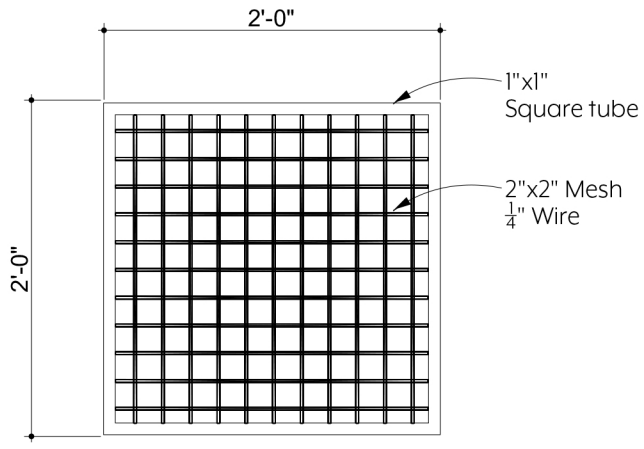

② TOP VIEW

③ DETAIL A

① FRONT VIEW

④ DETAIL B

CUSTOM SIZING AND THICKNESS AVAILABLE
 CUSTOM COLORS AND DESIGNS AVAILABLE
 MULTIPLE ATTACHMENT SYSTEM OPPORTUNITIES

	PROJECT: Plant Screen Grid	SCALED AS NOTED ALL DIMENSIONS + / - 1/16"	DATE: 07/01/2021 PRODUCT ID: BIO-PSG-SP	SHEET 1.1 OF 1.1
---	----------------------------	---	--	-------------------------------