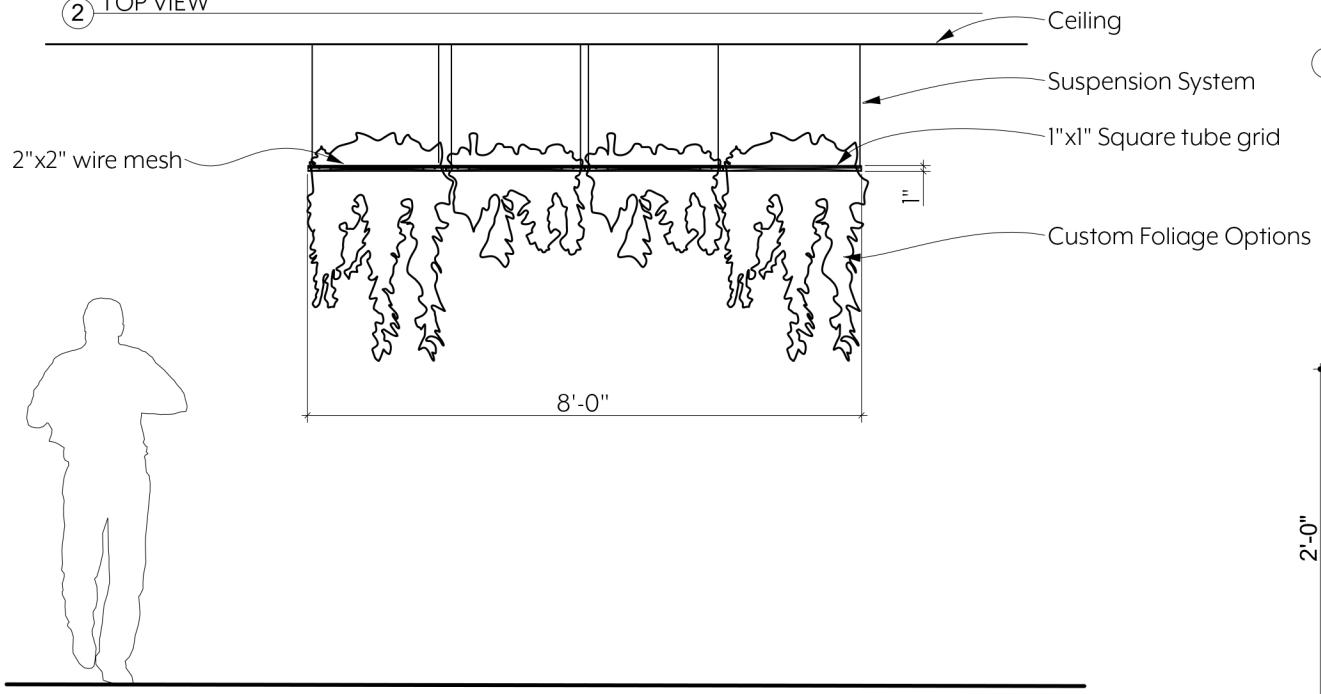

② TOP VIEW

③ DETAIL A

① FRONT VIEW

④ DETAIL B

CUSTOM SIZING AND THICKNESS AVAILABLE
 CUSTOM COLORS AND DESIGNS AVAILABLE
 MULTIPLE ATTACHMENT SYSTEM OPPORTUNITIES

	PROJECT: Plant Screen Grid	SCALED AS NOTED ALL DIMENSIONS + / - 1/16"	DATE: 07/01/2021 PRODUCT ID: BIO-PSG-SP	SHEET 1.1 OF 1.1
---	----------------------------	---	--	-------------------------------