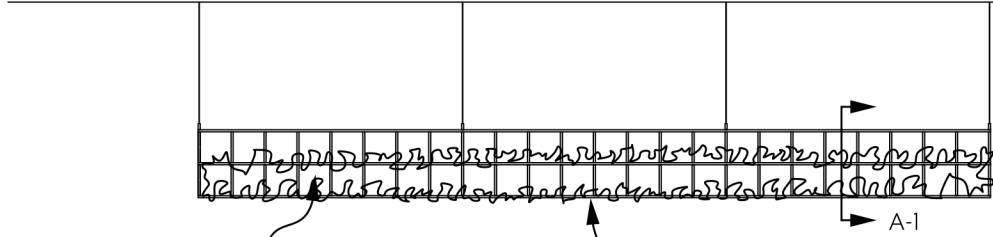

③ TOP VIEW

Custom replica foliage

Bent 4"x4" steel wire welded mesh

A-1

Ceiling

② SECTION A-1

① FRONT VIEW

CUSTOM SIZING AND THICKNESS AVAILABLE
 CUSTOM COLORS AND DESIGNS AVAILABLE
 MULTIPLE ATTACHMENT SYSTEM OPPORTUNITIES

	PROJECT: PLANT SCREEN VERANDA	SCALED AS NOTED ALL DIMENSIONS + / - 1/16	DATE: 07/09/2021 PRODUCT ID: BIO-PSV-SP	SHEET 1.1 OF 1.1
---	-------------------------------	--	--	-------------------------------