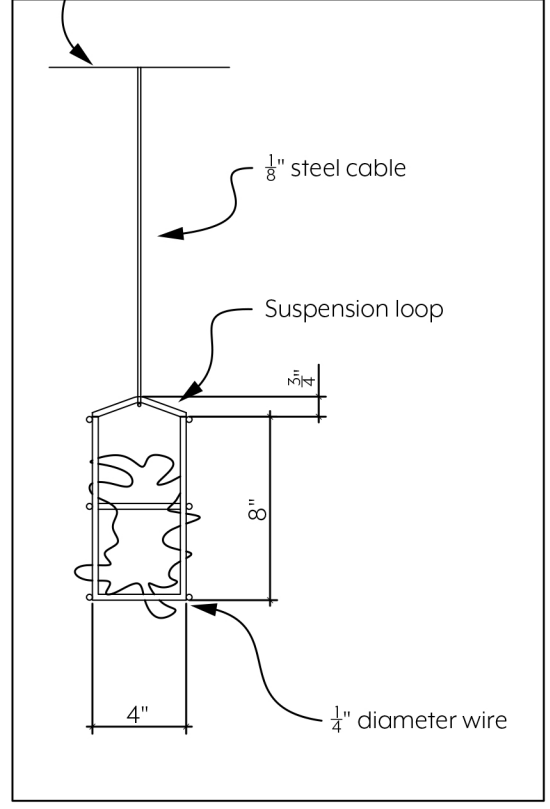

③ TOP VIEW

Custom replica foliage

Bent 4"x4" steel wire welded mesh

A-1

Ceiling

② SECTION A-1

① FRONT VIEW

CUSTOM SIZING AND THICKNESS AVAILABLE
 CUSTOM COLORS AND DESIGNS AVAILABLE
 MULTIPLE ATTACHMENT SYSTEM OPPORTUNITIES

	PROJECT: PLANT SCREEN VERANDA	SCALED AS NOTED ALL DIMENSIONS + / - 1/16	DATE: 07/09/2021 PRODUCT ID: BIO-PSV-SP	SHEET 1.1 OF 1.1
---	-------------------------------	--	--	-------------------------------